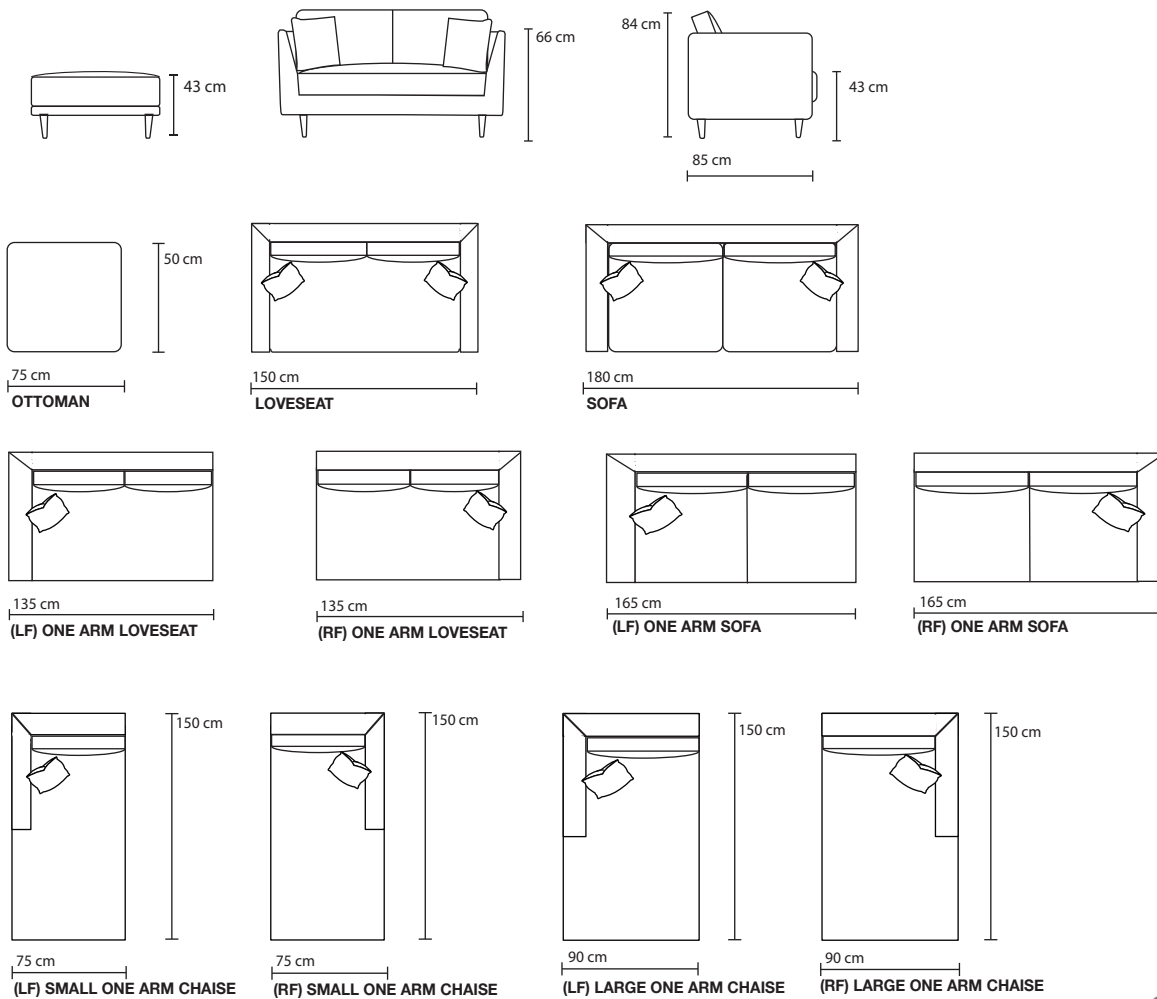

SPECIFICATIONS

FRAME : Select hardwood and industrial grade plywood covered with polyurethane foam and polyester fiber.

SUSPENSION : webbing.

CUSHION : Seat ; multiple density/IFD polyurethane foam wrapped with polyester fiber.
Back Pillow; 100% Polyester fiber

UPHOLSTERY : Fabrics; all edges are serged and top stitched.

LEG : Wooden leg with walnut & espresso finish

LINE DRAWINGS

For more information about our products, visit www.dellaasia.com.

© 2023 Dellarobbia Asia Co.,Ltd. ,Inc. All rights reserved. Specifications are subject to change without notice. (2023)