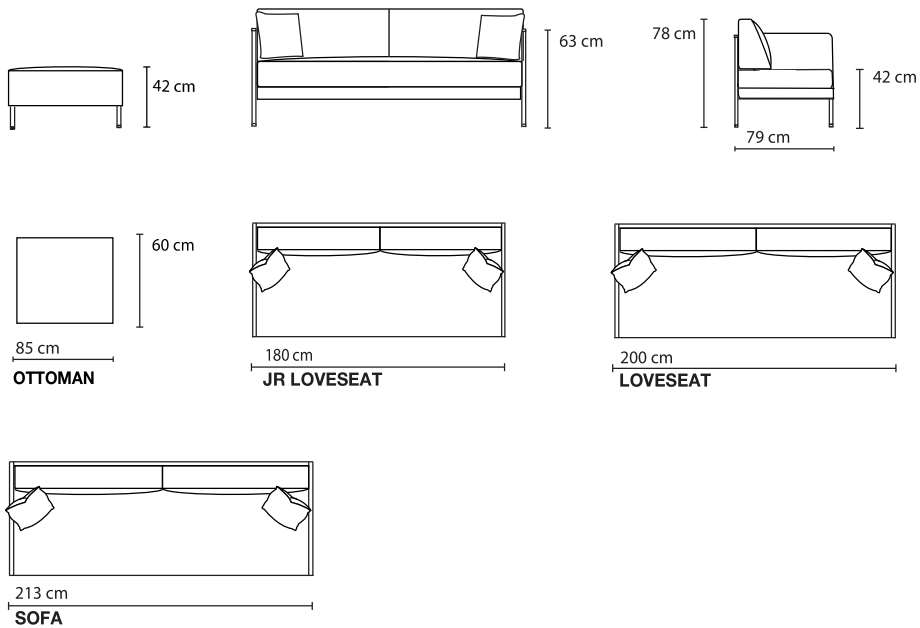

LINE DRAWINGS

For more information about our products, visit www.dellaasia.com.

© 2023 Dellarobbia Asia Co.,Ltd. ,Inc. All rights reserved. Specifications are subject to change without notice. (2023)