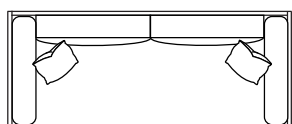

Accent Pillow ; 100% Polyester

UPHOLSTERY : Fabrics; all edges are serged.

LEG : Metal leg with plastic glide.

LINE DRAWINGS

85 cm
OTTOMAN

200 cm
LOVESEAT

213 cm
SOFA

For more information about our products, visit www.dellaasia.com.