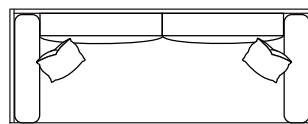

Accent Pillow ; 100% Polyester

UPHOLSTERY : Fabrics; all edges are serged.

LEG : Metal leg with plastic glide.

LINE DRAWINGS

85 cm
OTTOMAN

200 cm
LOVESEAT

213 cm
SOFA

For more information about our products, visit www.dellaasia.com.