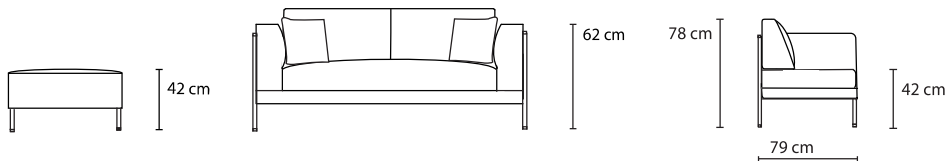

Victor

MODEL: DS - 811

DESIGN: DS STUDIO

Victor

MODEL: DS-811

CONFIGURATIONS

• OTTOMAN • LOVESEAT • SOFA

Top view shown approximately 1:50

SPECIFICATIONS

FRAME : Metal structure and polyurethane foam.

SUSPENSION : Elastic webbing and zig zag springs.

CUSHION : Seat; multiple density/IFD Polyurethane foam, wrapped with polyester fiber.

Arm,Back ; Polyurethan and polyester fiber.

Accent Pillow ; 100% Polyester

UPHOLSTERY : Fabrics; all edges are serged.

LEG : Metal leg with plastic glide.

LINE DRAWINGS

85 cm
OTTOMAN

200 cm
LOVESEAT

213 cm
SOFA

For more information about our products, visit www.dellaasia.com.