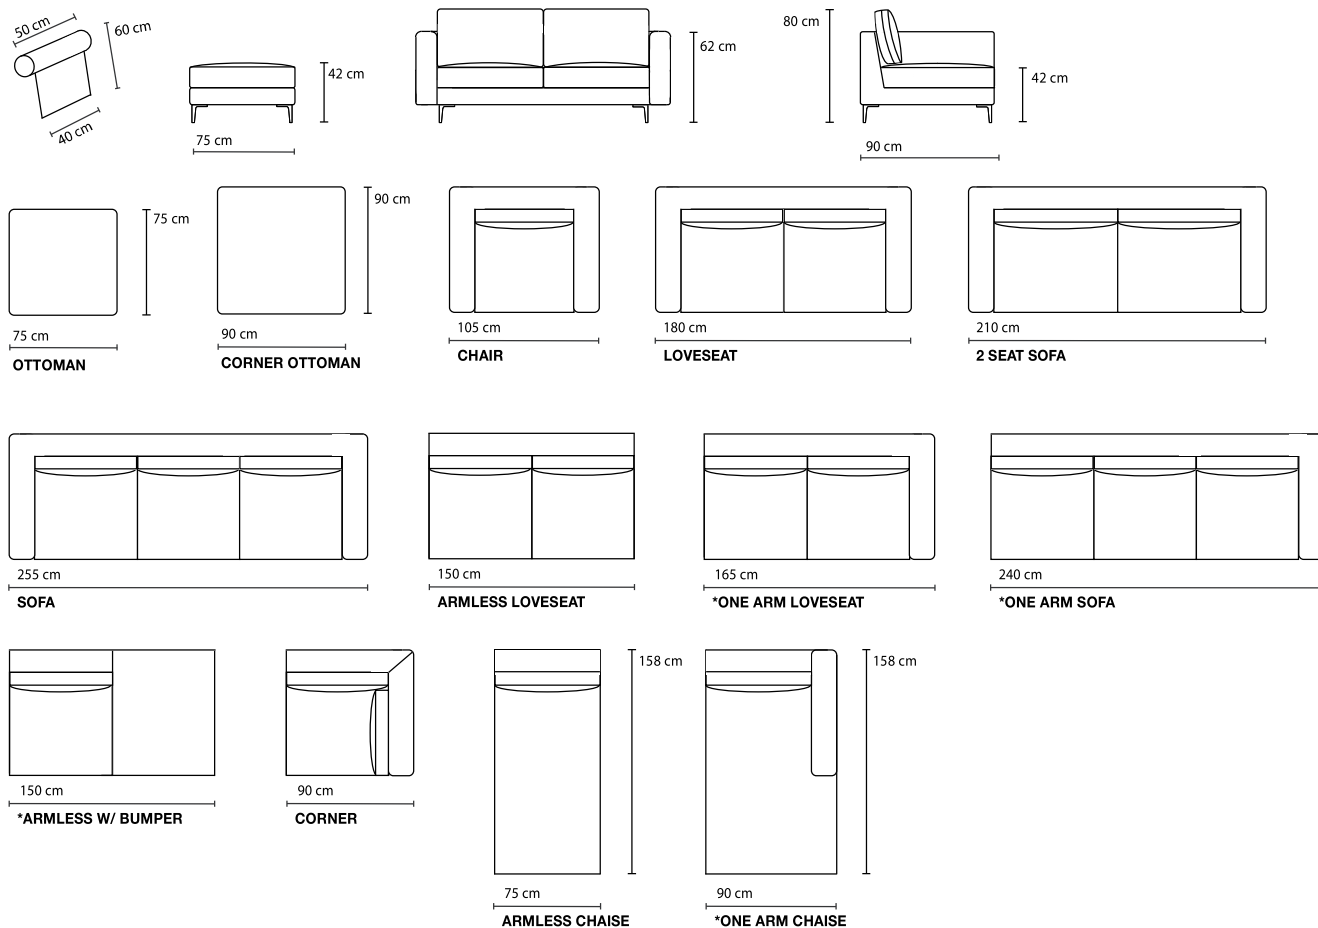

For more information about our products, visit www.dellaasia.com.

© 2024 Dellarobbia Asia Co.,Ltd. ,Inc. All rights reserved. Specifications are subject to change without notice. (2024)