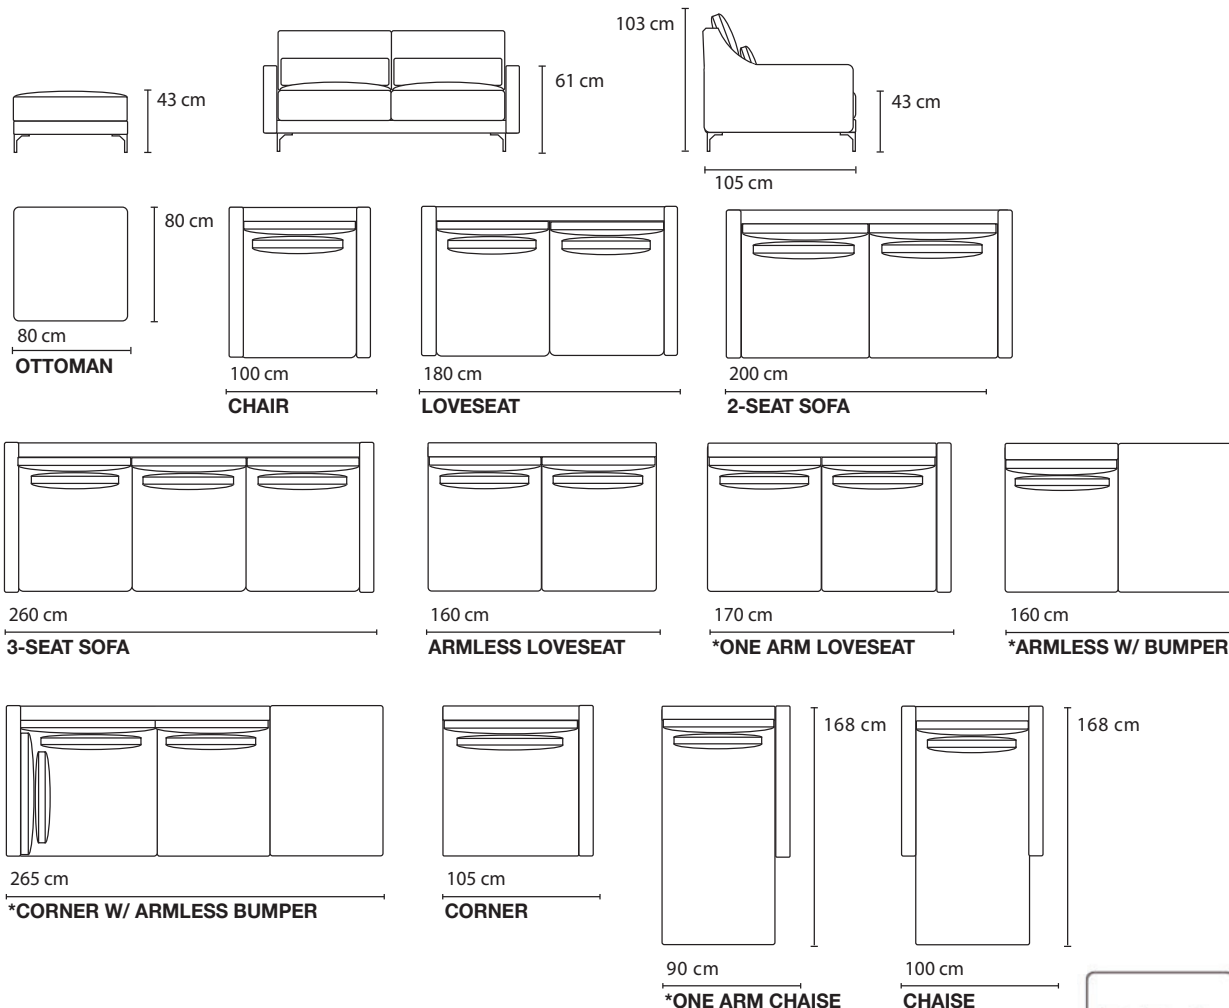

LINE DRAWINGS

For more information about our products, visit www.dellaasia.com.

© 2023 Dellarobbia Asia Co.,Ltd., Inc. All rights reserved. Specifications are subject to change without notice. (2023)