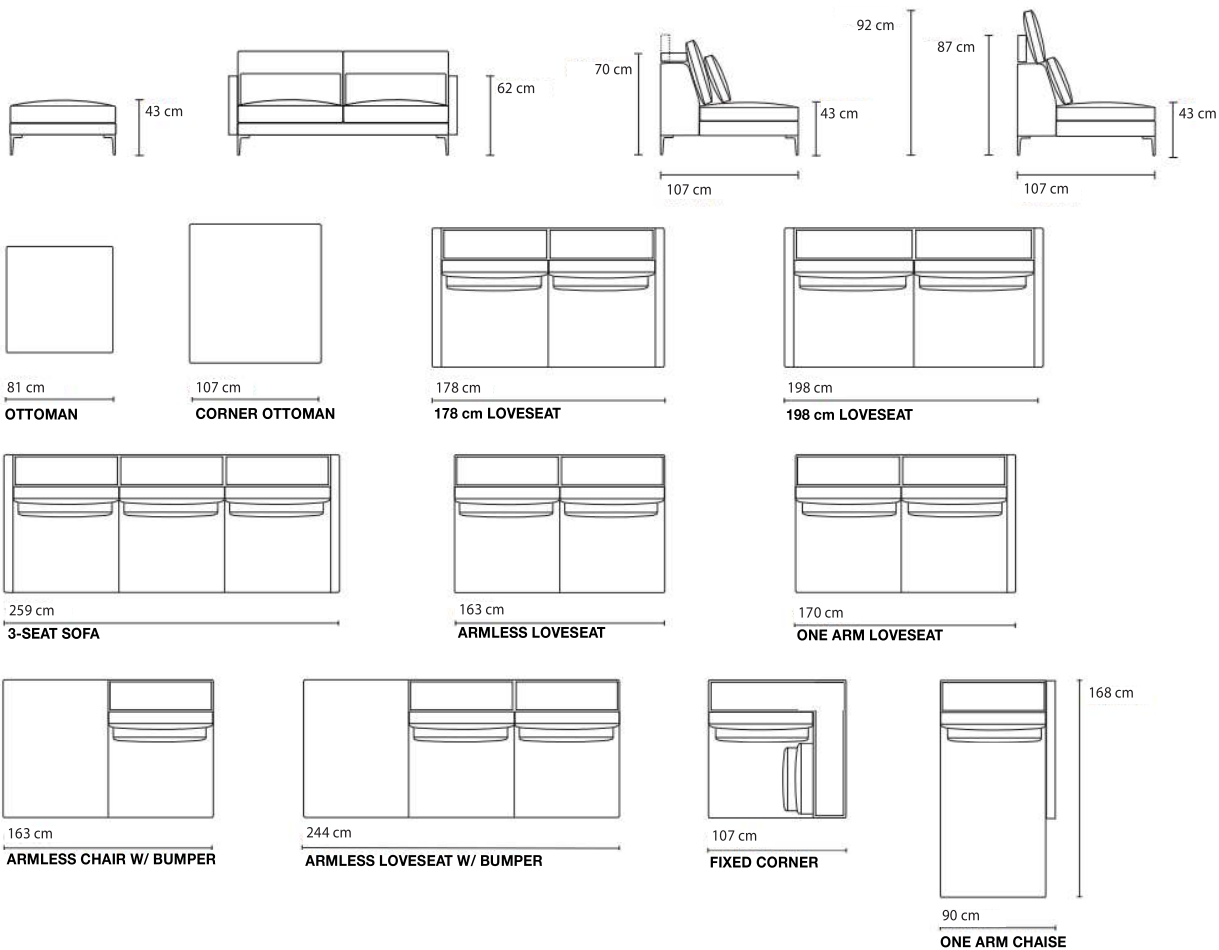

Elle

MODEL: DS - 533

DESIGN: DS STUDIO

Elle

MODEL: DS-533

CONFIGURATIONS

OTTOMAN • BUMPER • 178, 198 cm LOVESEAT • 3-SEAT SOFA • ARMLESS LOVESEAT
 • ONE ARM LOVESEAT • ARMLESS CHAIR W/ BUMPER • ARMLESS LOVESEAT W/ BUMPER
 • FIXED CORNER • ONE ARM CHAISE

Top view shown approximately 1:50

SPECIFICATIONS

FRAME : Select hardwood and industrial grade plywood covered with polyurethane foam and polyester fiber.

SUSPENSION : 3" unidirectional webbing.

CUSHION : Seat; multiple density/IFD polyurethane foam wrapped with polyester fiber.
 Back Pillow ; 100% polyester fiber.

UPHOLSTERY : Fabrics; all edges are serged and top stitched.

LEG : Metal; brush nickel or black nickel with plastic glide.

Note : ** Accent pillows are not included. Please see accent pillow pricing. **

: * Line drawing show Right Arm Facing , Left Arm Facing also available.

LINE DRAWINGS

For more information about our products, visit www.dellaasia.com.

© 2022 Dellarobbia Asia Co.,Ltd. ,Inc. All rights reserved. Specifications are subject to change without notice. (2022)