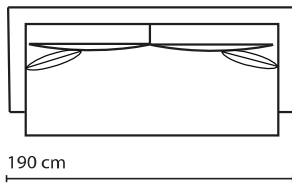

SEAT COVER ; Washable Fabric 100% Polyester

POWER SOURCE : Multiple USB and 220 volt outlet (option LF or RF)

LEG : Black ABS plastic .

LINE DRAWINGS

OTTOMAN

CHAIR

LOVESEAT

SOFA