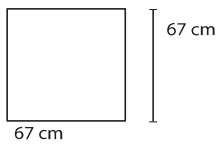

SEAT COVER ; Washable Fabric 100% Polyester

POWER SOURCE : Multiple USB and 220 volt outlet (option LF or RF)

LEG : Black ABS plastic .

LINE DRAWINGS

OTTOMAN

CHAIR

LOVESEAT

SOFA