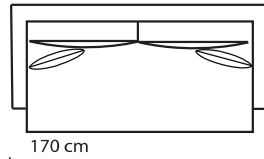

SEAT COVER ; Washable Fabric 100% Polyester

POWER SOURCE : Multiple USB and 220 volt outlet (option LF or RF)

LEG : Black ABS plastic .

LINE DRAWINGS

OTTOMAN

CHAIR

LOVESEAT

SOFA