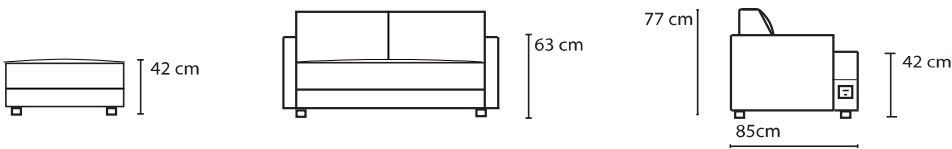

SEAT COVER ; Washable Fabric 100% Polyester

POWER SOURCE : Multiple USB and 220 volt outlet (option LF or RF)

LEG : Black ABS plastic .

LINE DRAWINGS

OTTOMAN

CHAIR

LOVESEAT

SOFA