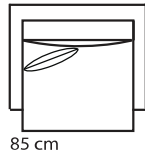

SEAT COVER ; Washable Fabric 100% Polyester

POWER SOURCE : Multiple USB and 220 volt outlet (option LF or RF)

LEG : Black ABS plastic .

LINE DRAWINGS

OTTOMAN

CHAIR

LOVESEAT

SOFA