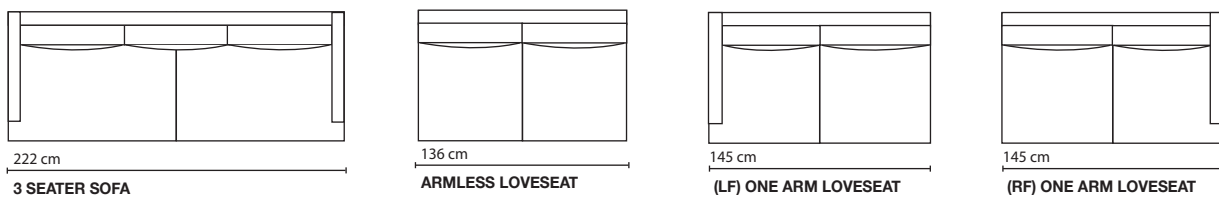

LINE DRAWINGS

For more information about our products, visit www.dellaasia.com.

© 2022 Dellarobbia Asia Co.,Ltd.,Inc. All rights reserved. Specifications are subject to change without notice. (2022)