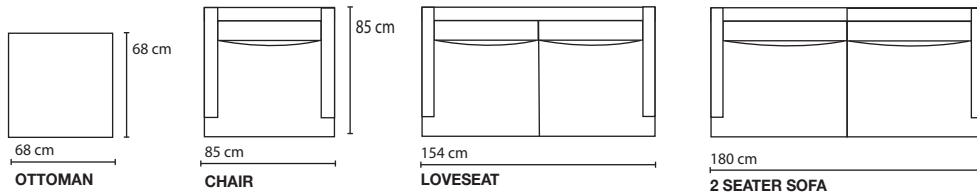

LINE DRAWINGS

For more information about our products, visit www.dellaasia.com.

© 2022 Dellarobbia Asia Co.,Ltd.,Inc. All rights reserved. Specifications are subject to change without notice. (2022)