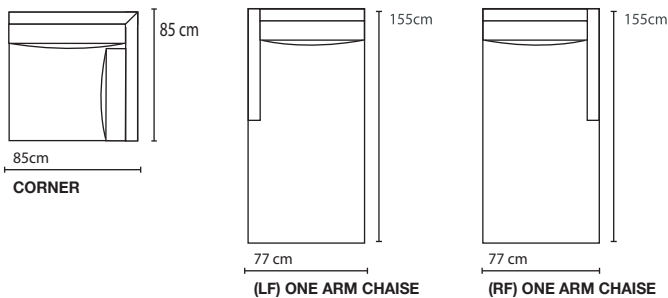

LINE DRAWINGS

For more information about our products, visit www.dellaasia.com.

© 2022 Dellarobbia Asia Co.,Ltd.,Inc. All rights reserved. Specifications are subject to change without notice. (2022)