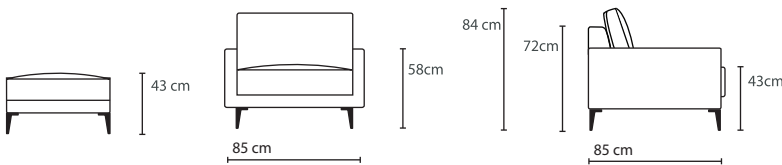

LINE DRAWINGS

For more information about our products, visit www.dellaasia.com.

© 2022 Dellarobbia Asia Co.,Ltd.,Inc. All rights reserved. Specifications are subject to change without notice. (2022)