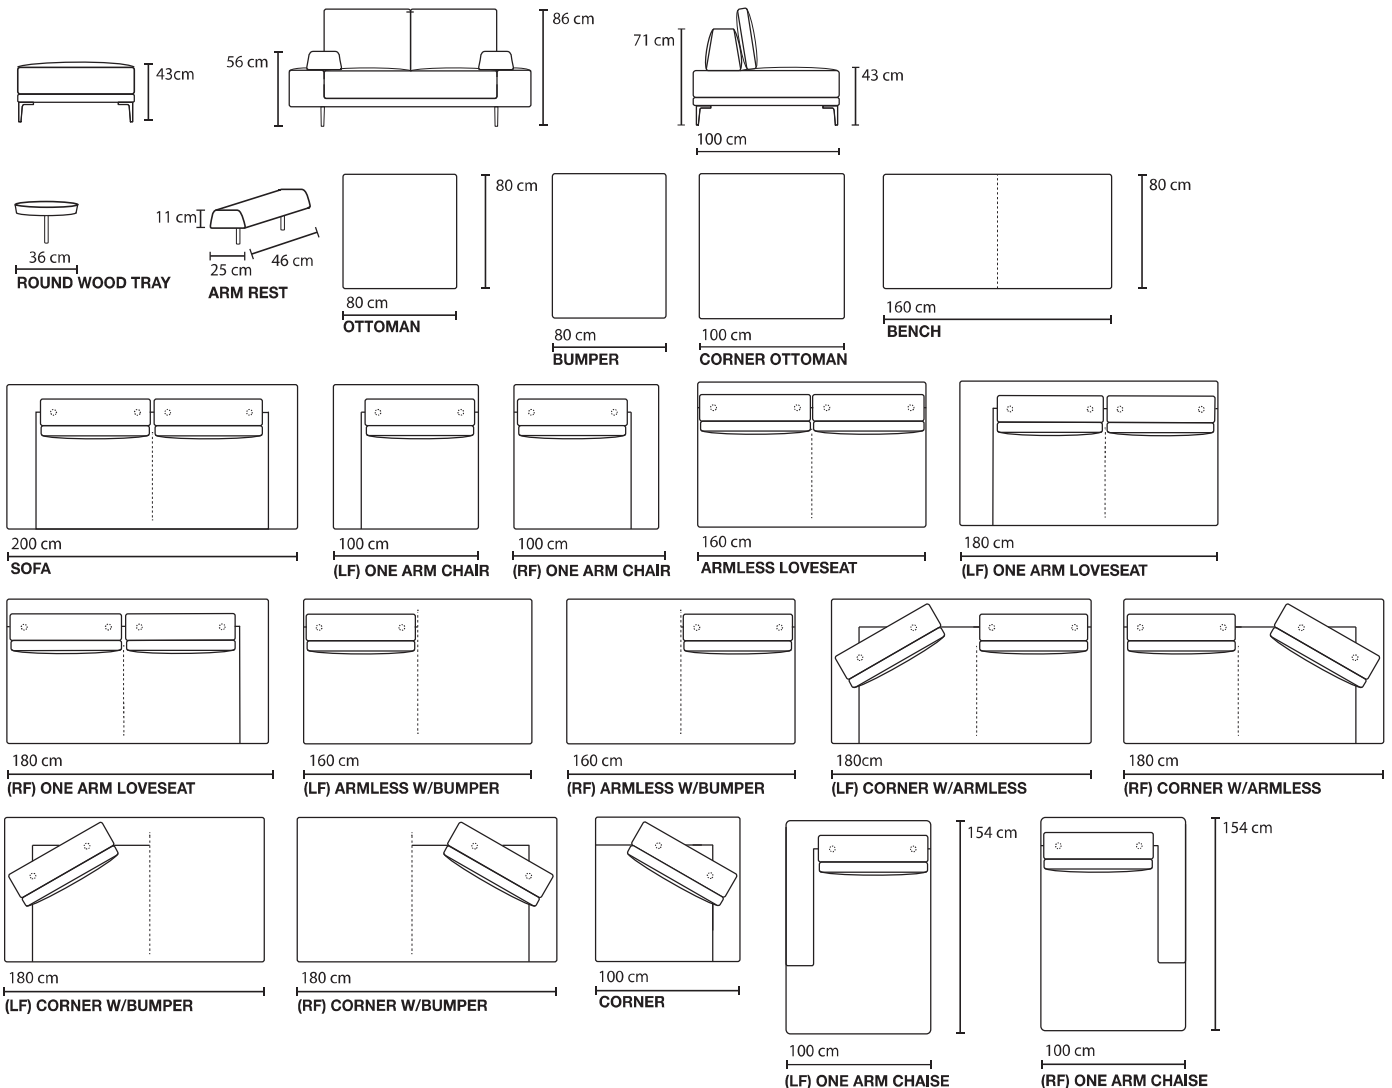

LINE DRAWINGS

For more information about our products, visit www.dellaasia.com.

© 2018 Dellarobbia Asia Co.,Ltd. ,Inc. All rights reserved. Specifications are subject to change without notice. (2018)