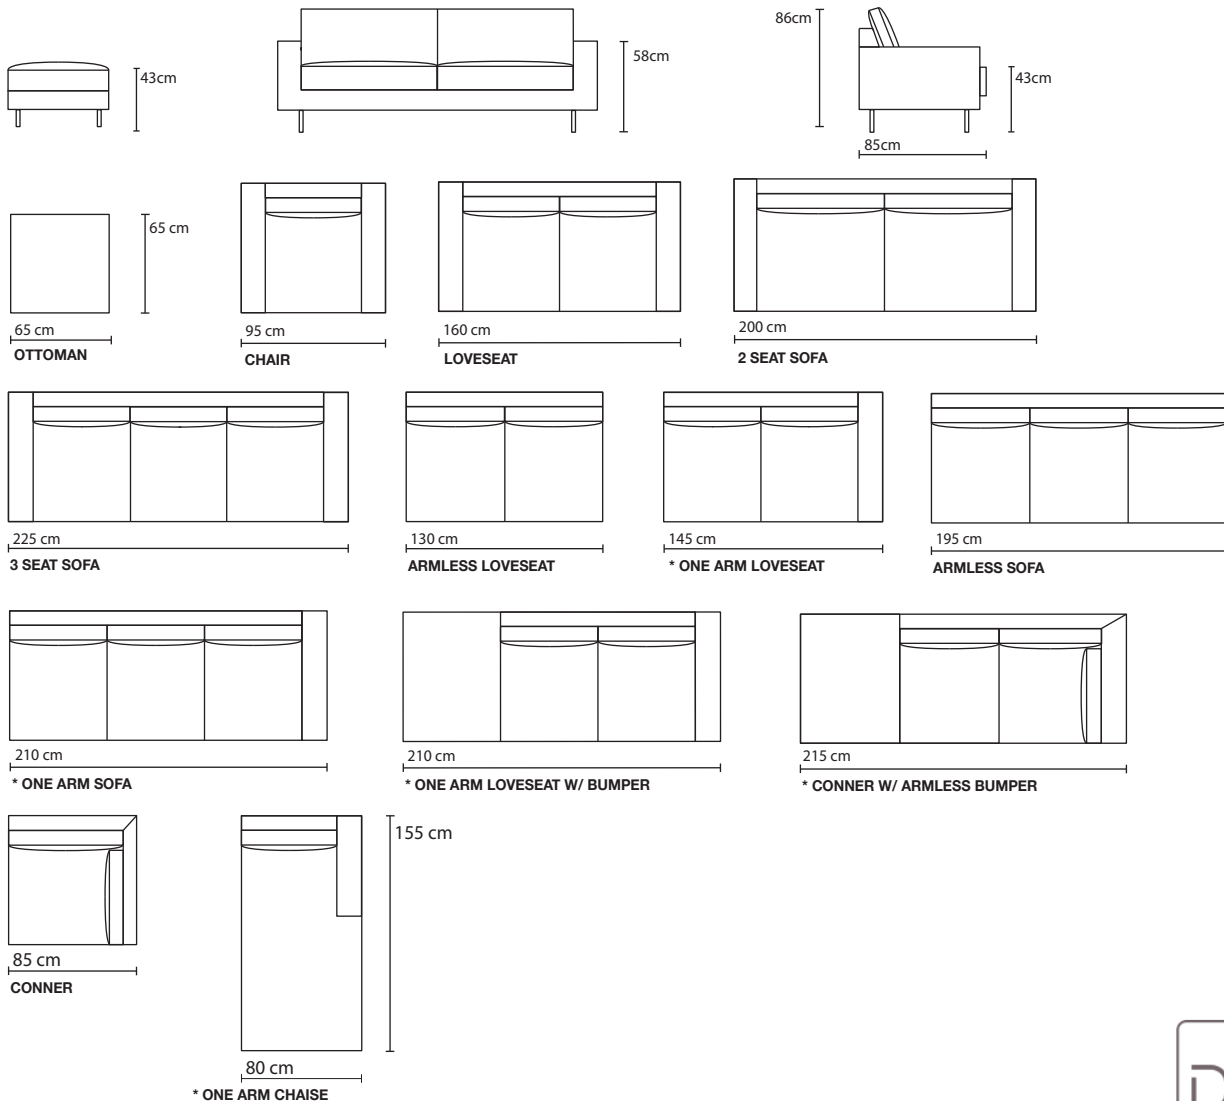

LINE DRAWINGS

For more information about our products, visit www.dellaasia.com.

© 2022 Dellarobbia Asia Co.,Ltd. ,Inc. All rights reserved. Specifications are subject to change without notice. (2022)