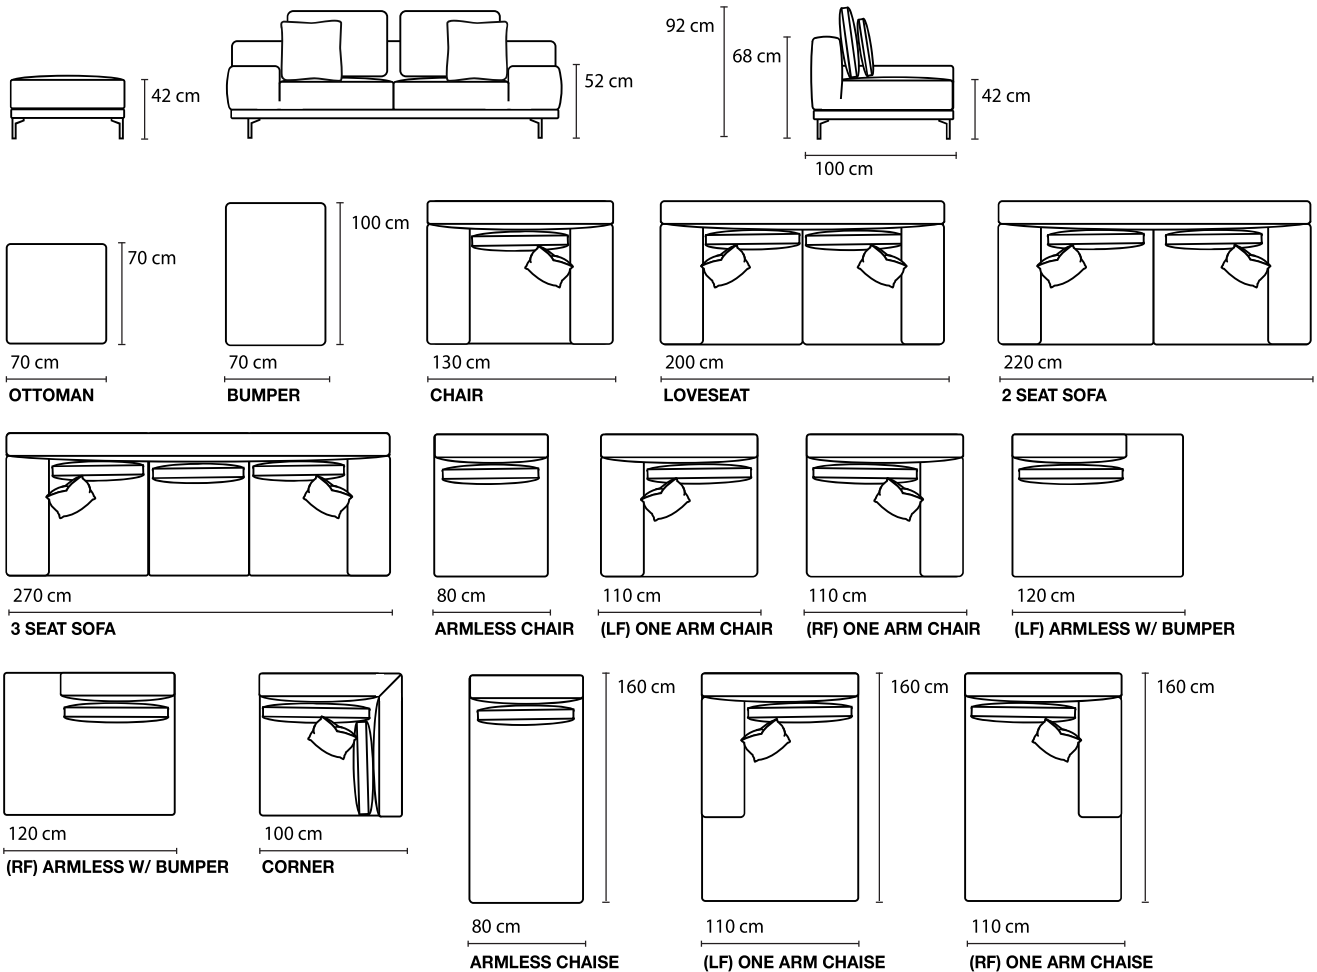

LINE DRAWINGS

For more information about our products, visit www.dellaasia.com.

© 2023 Dellarobbia Asia Co.,Ltd. ,Inc. All rights reserved. Specifications are subject to change without notice. (2023)