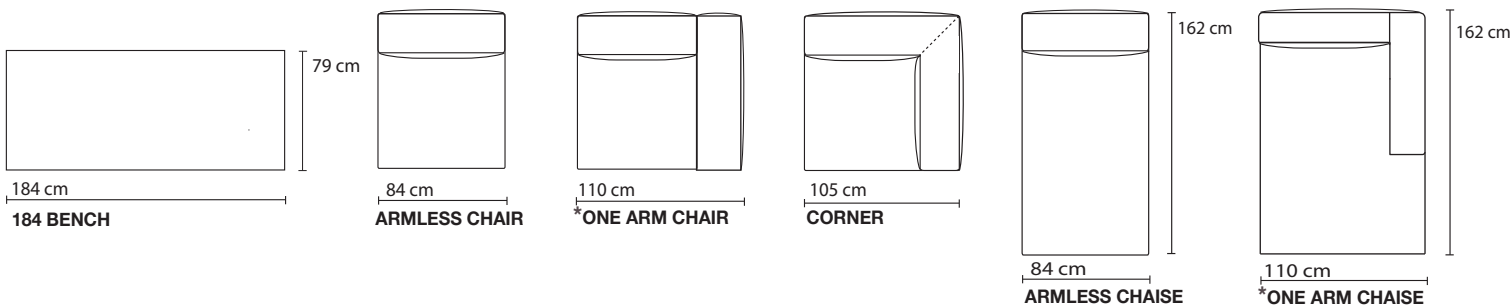

BUMPER/ OTTOMAN

CORNER OTTOMAN

84 BENCH

110 BENCH

168 BENCH

184 BENCH

ARMLESS CHAIR

*ONE ARM CHAIR

CORNER

For more information about our products, visit www.dellaasia.com.

© 2023 Dellarobbia Asia Co.,Ltd. ,Inc. All rights reserved. Specifications are subject to change without notice. (2023)