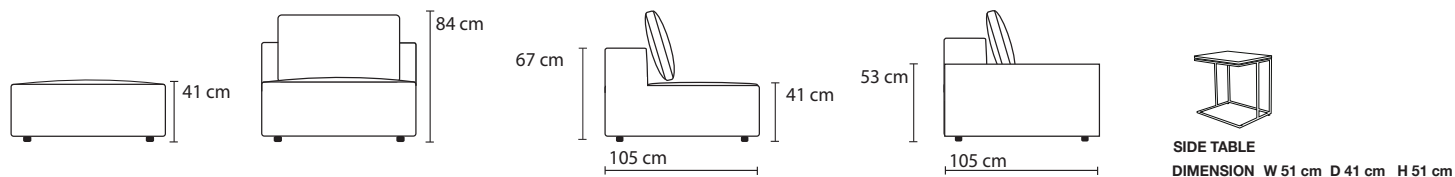

SPECIFICATIONS

FRAME : Select hardwood and industrial grade plywood covered with polyurethane foam and polyester fiber.

SUSPENSION : 3" unidirectional webbing.

CUSHION : Seat; multiple density/IFD polyurethane foam wrapped with polyester fiber.
 Back Pillow ; 50% feather & down , 50% polyester fiber.

LINE DRAWINGS

SIDE TABLE
DIMENSION W 51 cm D 41 cm H 51 cm

43 SMALL ACCENT PILLOW **48 MEDIUM ACCENT PILLOW** **54 LARGE ACCENT PILLOW**

60 SMALL BACK PILLOW **74 LARGE BACK PILLOW**

SHORT ARM

LONG ARM

BUMPER/ OTTOMAN