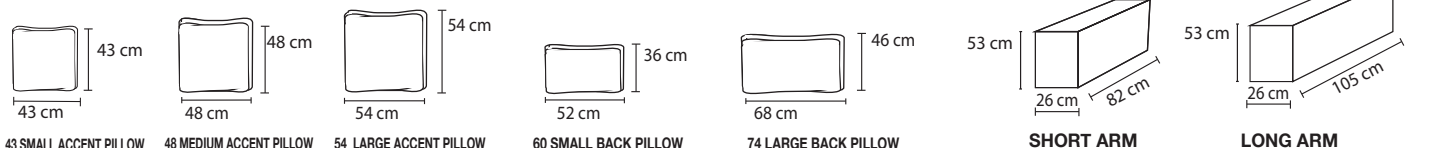

UPHOLSTERY : Fabrics; all edges are serged and double stitched.

LEG : ABS Plastic glide.

Note : ** Accent pillows are not included. Please see accent pillow pricing. **
 : * Line drawing show Right Arm Facing , Left Arm Facing also available.

LINE DRAWINGS

SIDE TABLE
DIMENSION W 51 cm D 41 cm H 51 cm

43 SMALL ACCENT PILLOW **48 MEDIUM ACCENT PILLOW** **54 LARGE ACCENT PILLOW**

60 SMALL BACK PILLOW **74 LARGE BACK PILLOW**

SHORT ARM

LONG ARM

BUMPER/ OTTOMAN