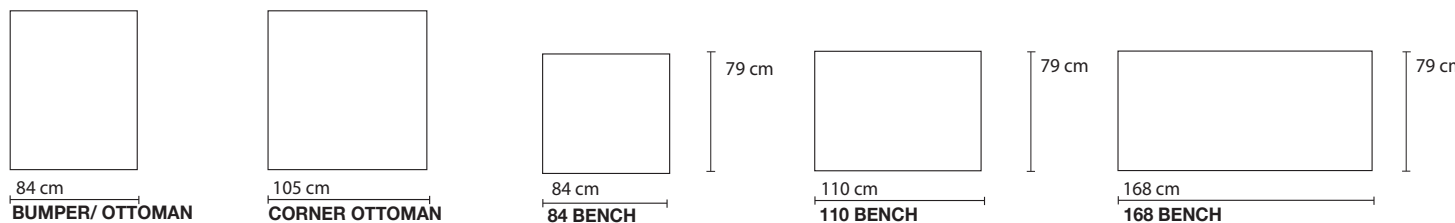

LINE DRAWINGS

SIDE TABLE
DIMENSION W 51 cm D 41 cm H 51 cm

43 SMALL ACCENT PILLOW **48 MEDIUM ACCENT PILLOW** **54 LARGE ACCENT PILLOW**

60 SMALL BACK PILLOW **74 LARGE BACK PILLOW**

SHORT ARM

LONG ARM

BUMPER/ OTTOMAN