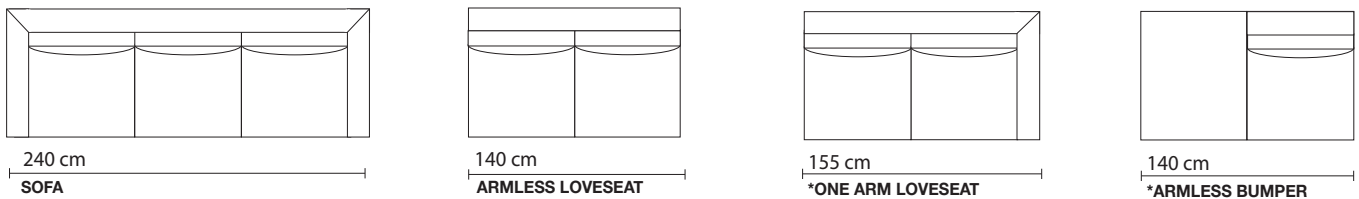

LINE DRAWINGS

For more information about our products, visit www.dellaasia.com.

© 2023 Dellarobbia Asia Co.,Ltd. ,Inc. All rights reserved. Specifications are subject to change without notice. (2023)