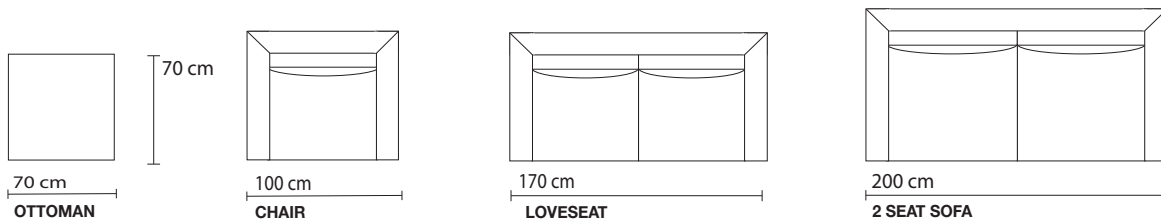

LINE DRAWINGS

For more information about our products, visit www.dellaasia.com.

© 2023 Dellarobbia Asia Co.,Ltd. ,Inc. All rights reserved. Specifications are subject to change without notice. (2023)