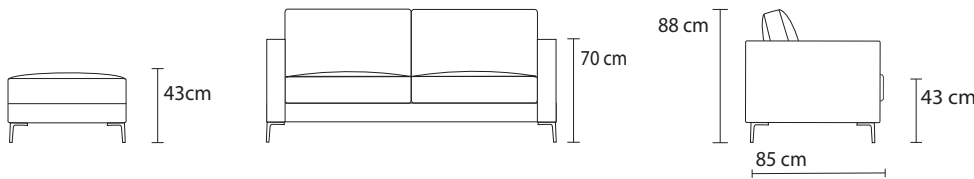

LINE DRAWINGS

For more information about our products, visit www.dellaasia.com.

© 2023 Dellarobbia Asia Co.,Ltd. ,Inc. All rights reserved. Specifications are subject to change without notice. (2023)