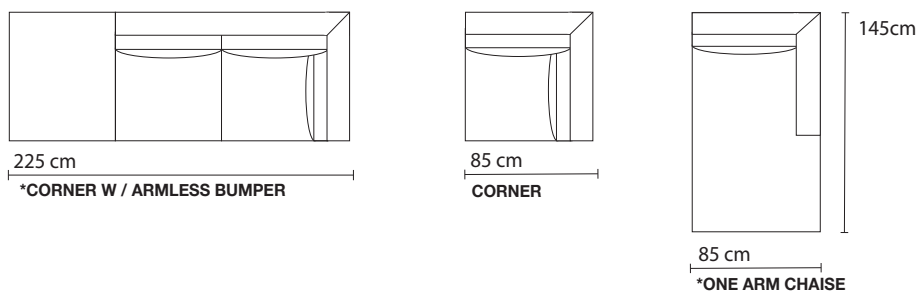

LINE DRAWINGS

For more information about our products, visit www.dellaasia.com.

© 2023 Dellarobbia Asia Co.,Ltd. ,Inc. All rights reserved. Specifications are subject to change without notice. (2023)