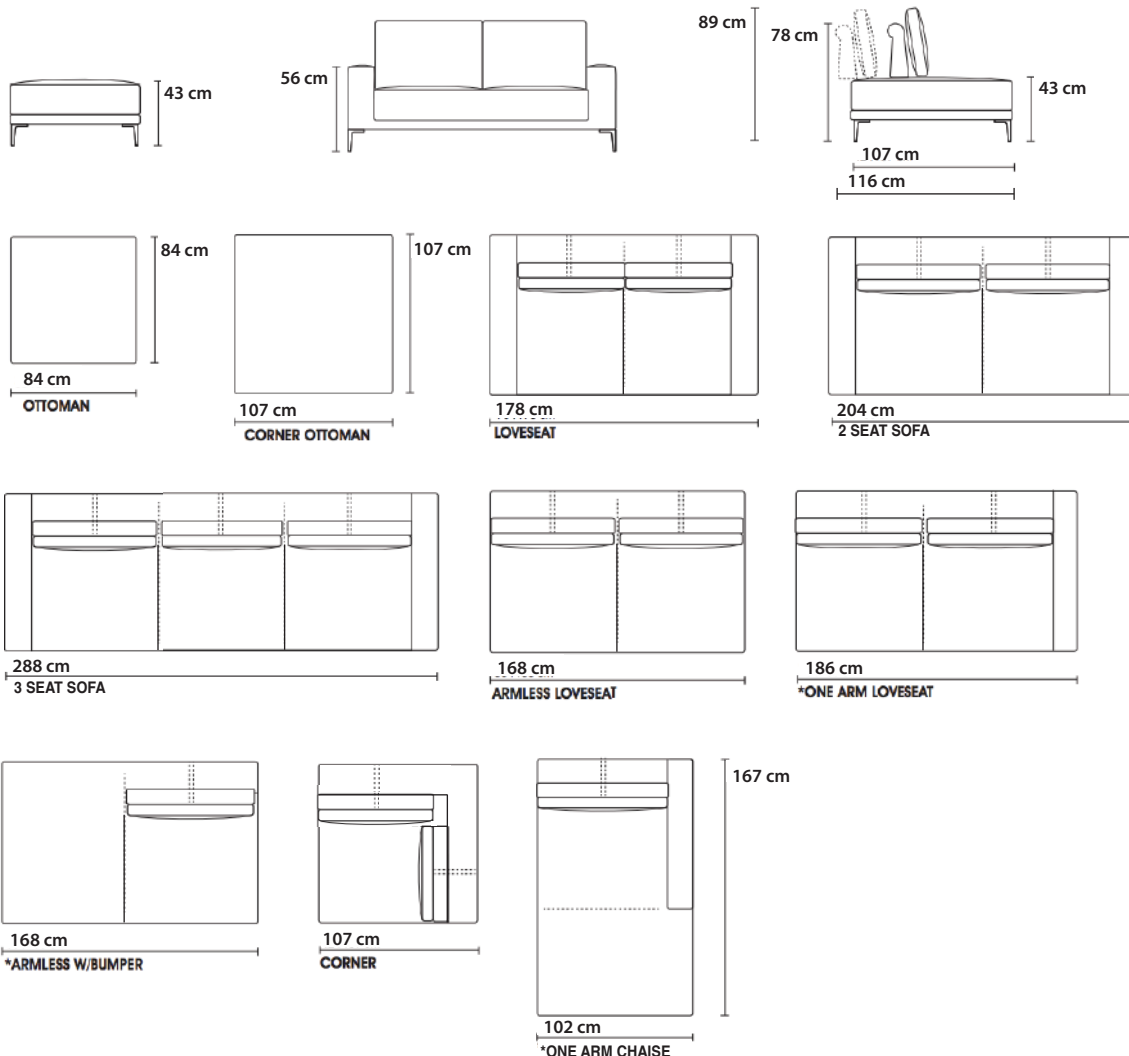

For more information about our products, visit www.dellaasia.com.

© 2022 Dellarobbia Asia Co.,Ltd. ,Inc. All rights reserved. Specifications are subject to change without notice. (2022)