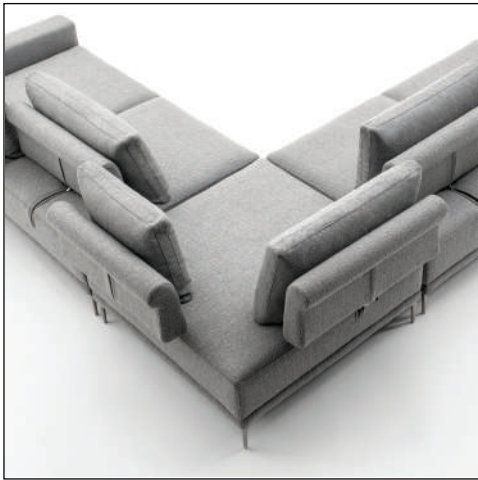

# Rolland

**MODEL: DS - 159**

**DESIGN: DS STUDIO**

# Rolland

**MODEL: DS-159**

**CONFIGURATIONS**

OTTOMAN • CORNER OTTOMAN • LOVESEAT • 2 SEAT SOFA • 3 SEAT SOFA

• ARMLESS LOVESEAT • ONE ARM LOVESEAT • ARMLESS W/BUMPER • CORNER • ONE ARM CHAISE

Top view shown approximately 1:50

**SPECIFICATIONS**

**FRAME :** Select hardwood and industrial grade plywood covered with polyurethane foam and polyester fiber.

**SUSPENSION :** 3" unidirectional webbing.

**CUSHION :** Seat ; Multiple density and IFD polyurethane foam with polyester fiber.

Back Pillow ; 50% feather & down , 50% polyester fiber.

**LEG :** Aluminium with Sable Powder Coated with plastic glide.

**Note :** \*\* Accent pillows and accessories are not included.

\* Line drawing show Right Arm Facing , Left Arm Facing also available.