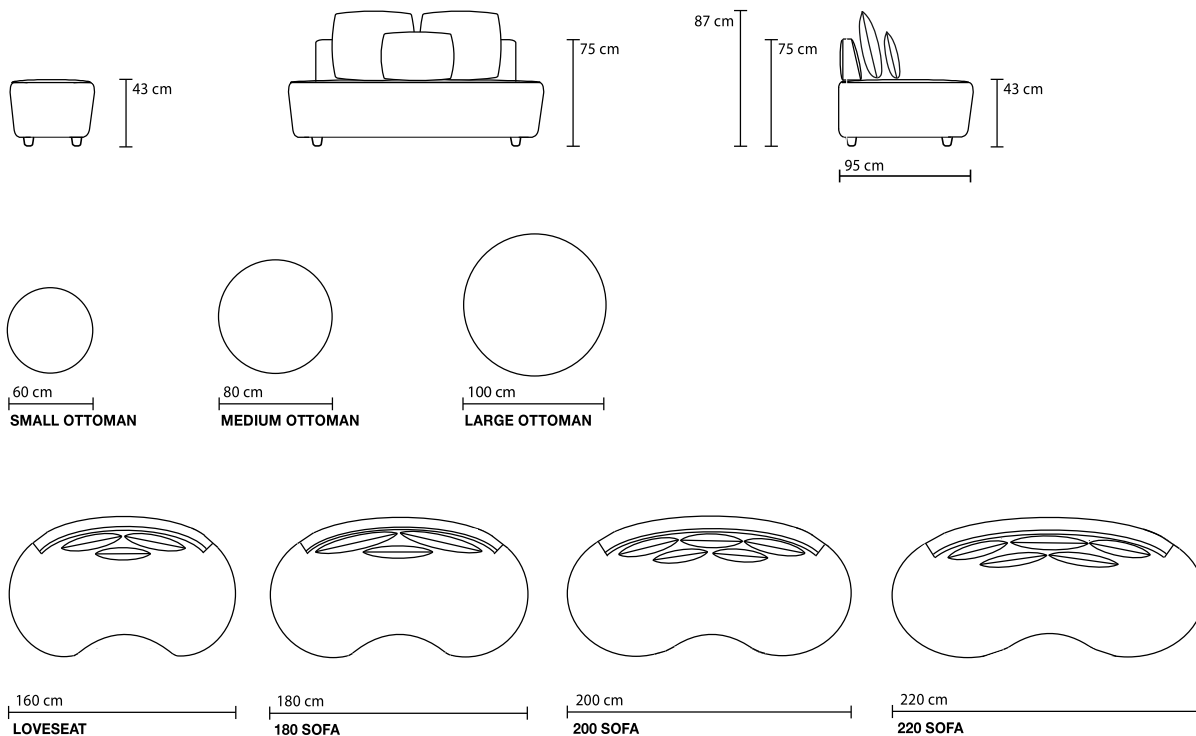

Chloe

MODEL: DS - 154

DESIGN: DS STUDIO

Chloe

MODEL: DS-154

CONFIGURATIONS

60, 80, 100 OTTOMAN • LOVESEAT • 180, 200, 220 SOFA

Top view shown approximately 1:50

SPECIFICATIONS

FRAME : Select hardwood and industrial grade plywood covered with polyurethane foam and polyester fiber.

SUSPENSION : 3" unidirectional webbing.

CUSHION : Seat ; multiple density/IFD polyurethane foam wrapped with polyester fiber. Back ; 50% feather & down, and 50% Polyester fiber.

UPHOLSTERY : Fabrics; all edges are serged and top stitched.

LEG : Black ABS plastic rubber glide.

LINE DRAWINGS

For more information about our products, visit www.dellaasia.com.

© 2022 Dellarobbia Asia Co.,Ltd. ,Inc. All rights reserved. Specifications are subject to change without notice. (2022)