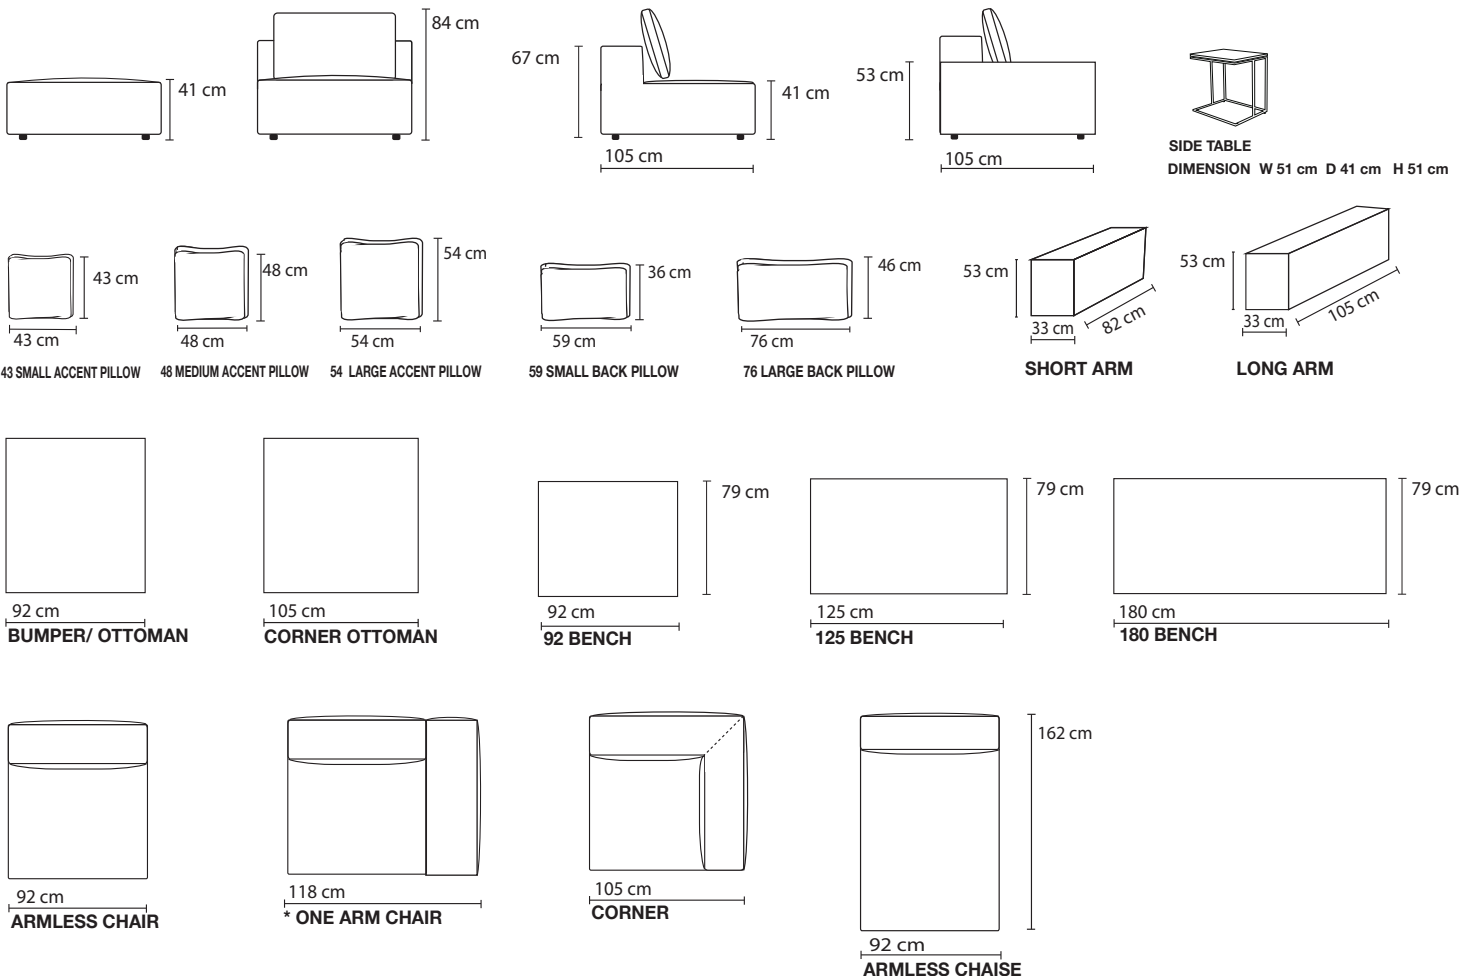

LINE DRAWINGS

For more information about our products, visit www.dellaasia.com.

© 2022 Dellarobbia Asia Co.,Ltd. ,Inc. All rights reserved. Specifications are subject to change without notice. (2022)