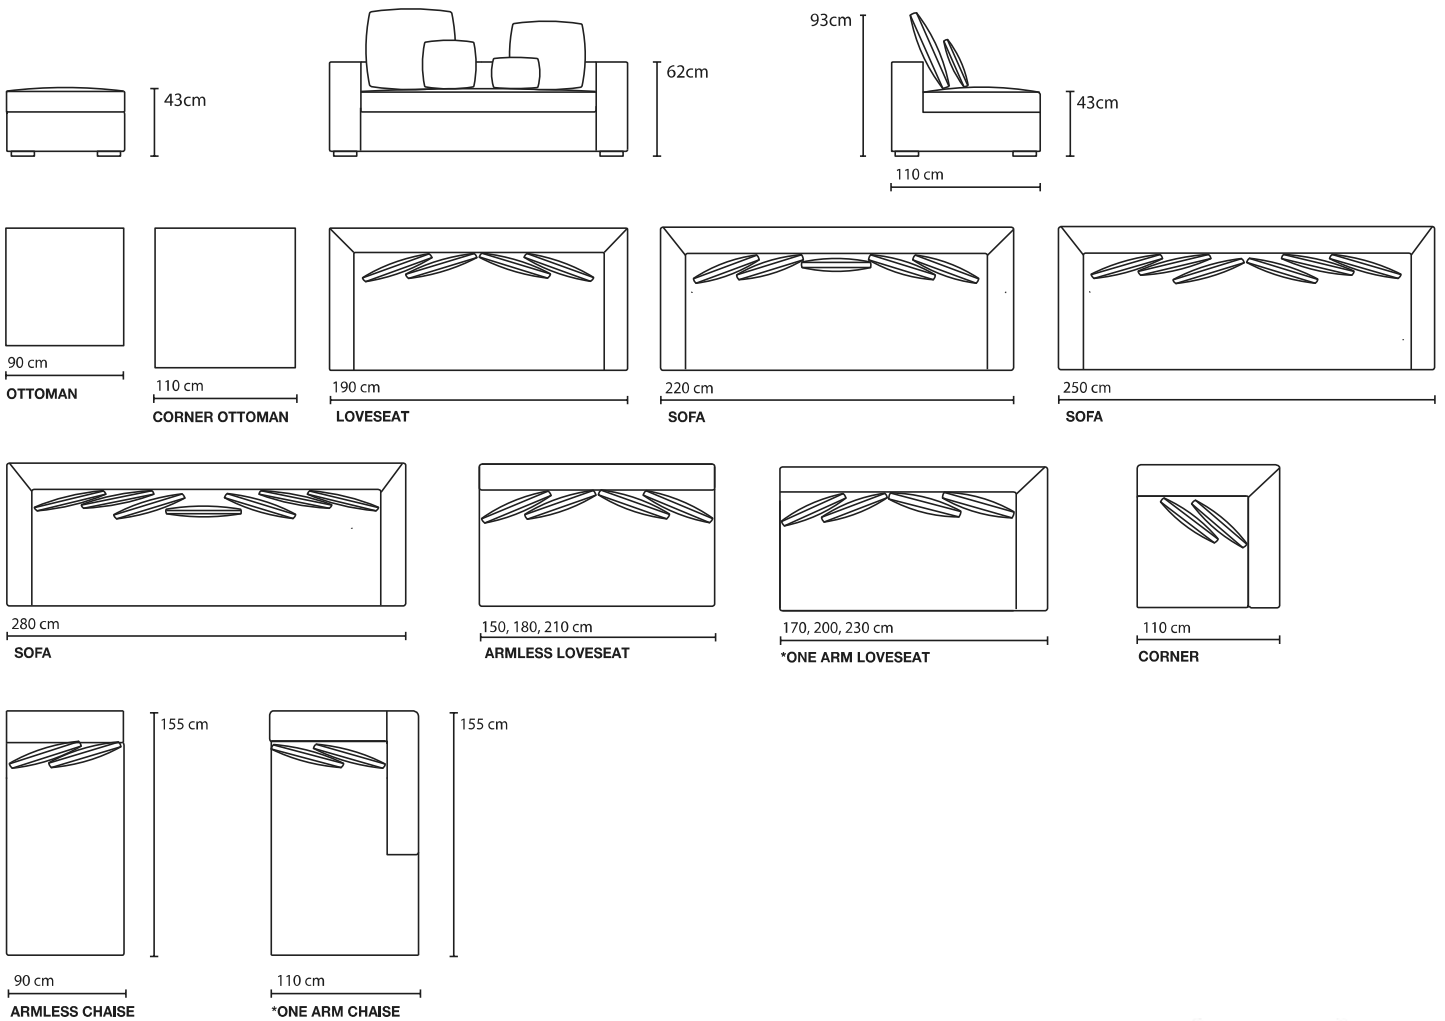

Top view shown approximately 1:50

SPECIFICATIONS

FRAME : Hardwood and industrial grade plywood covered with polyurethane foam.

SUSPENSION : 3" unidirectional webbing.

CUSHION : Seat; Polyurethane foam, wrapped with polyester fiber.

Back Pillow ; 50% feather & down , 50% polyester fiber

UPHOLSTERY : Fabrics; all edges are serged and top stitched.

LEG : Wooden leg in espresso finish with plastic glide.

SLIP COVER : Removable European slip cover available upon request.

Note : *Line drawing show Right Arm Facing , Left Arm Facing also available.

LINE DRAWINGS

For more information about our products, visit www.dellaasia.com.

© 2022 Dellarobbia Asia Co.,Ltd. ,Inc. All rights reserved. Specifications are subject to change without notice. (2022)