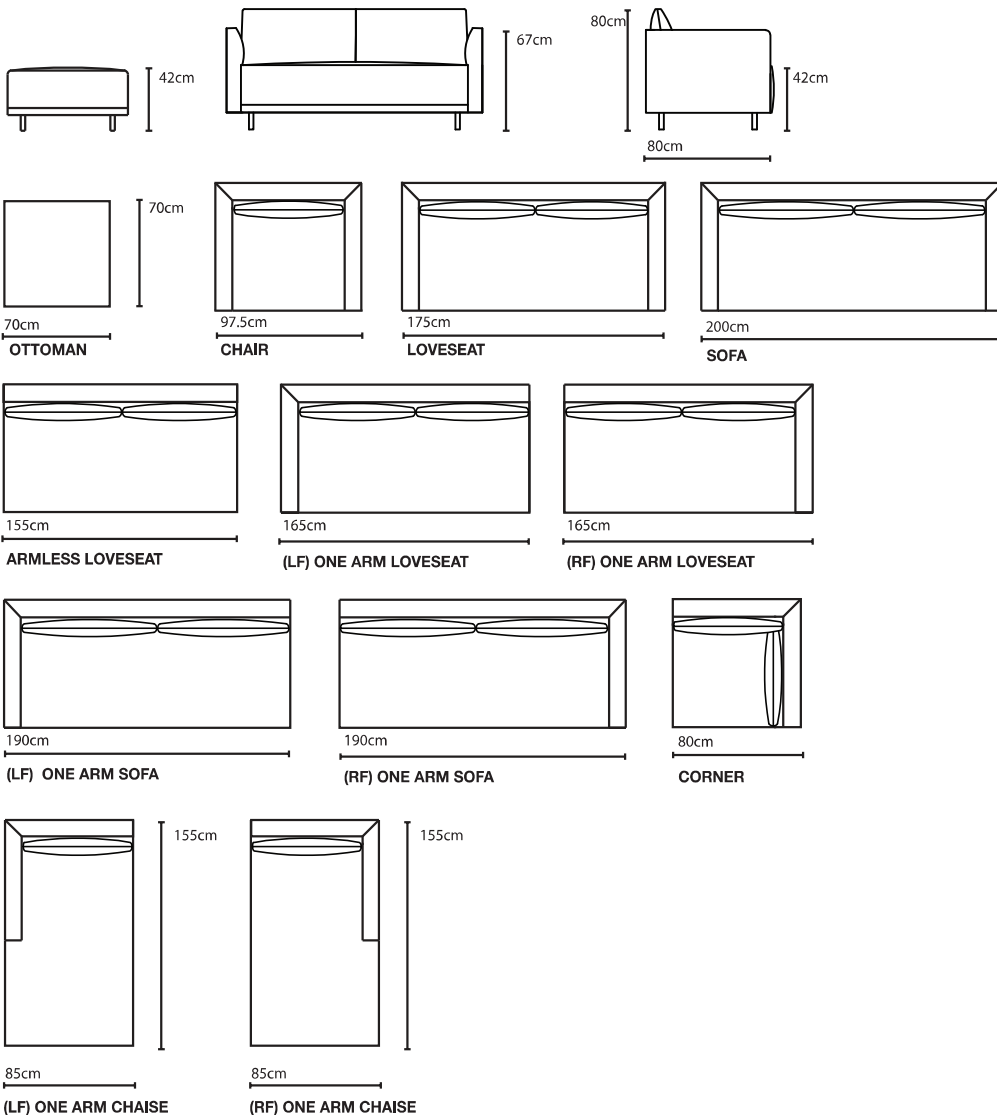

LINE DRAWINGS

For more information about our products, visit www.dellaasia.com.

© 2018 Dellarobbia Asia Co.,Ltd. ,Inc. All rights reserved. Specifications are subject to change without notice. (2019)