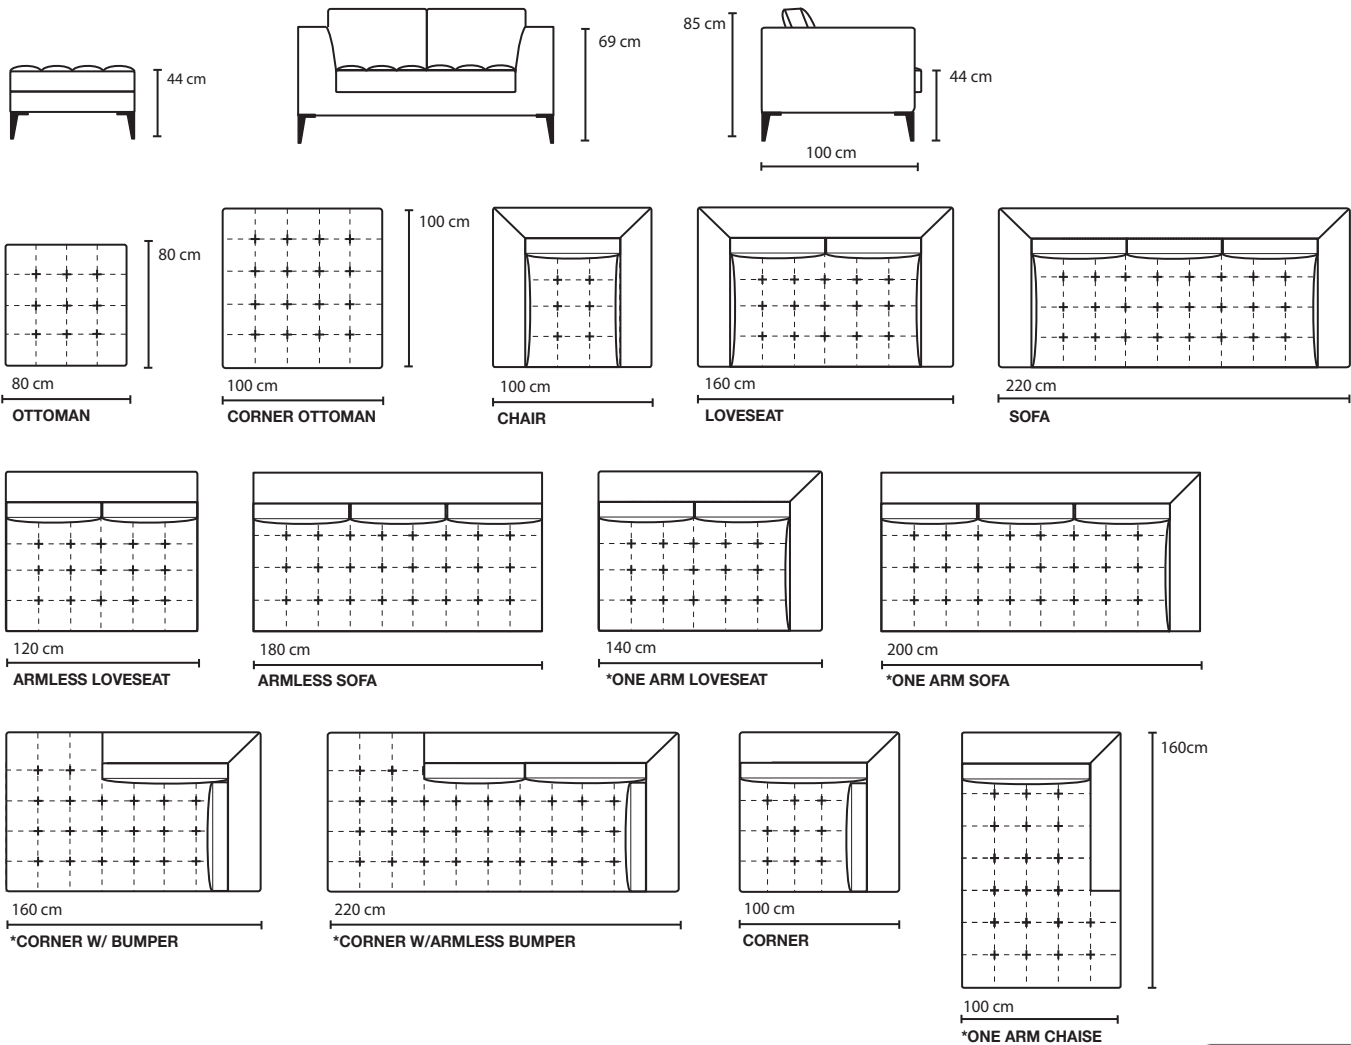

LINE DRAWINGS

For more information about our products, visit www.dellaasia.com.

© 2022 Dellarobbia Asia Co.,Ltd. ,Inc. All rights reserved. Specifications are subject to change without notice. (2022)