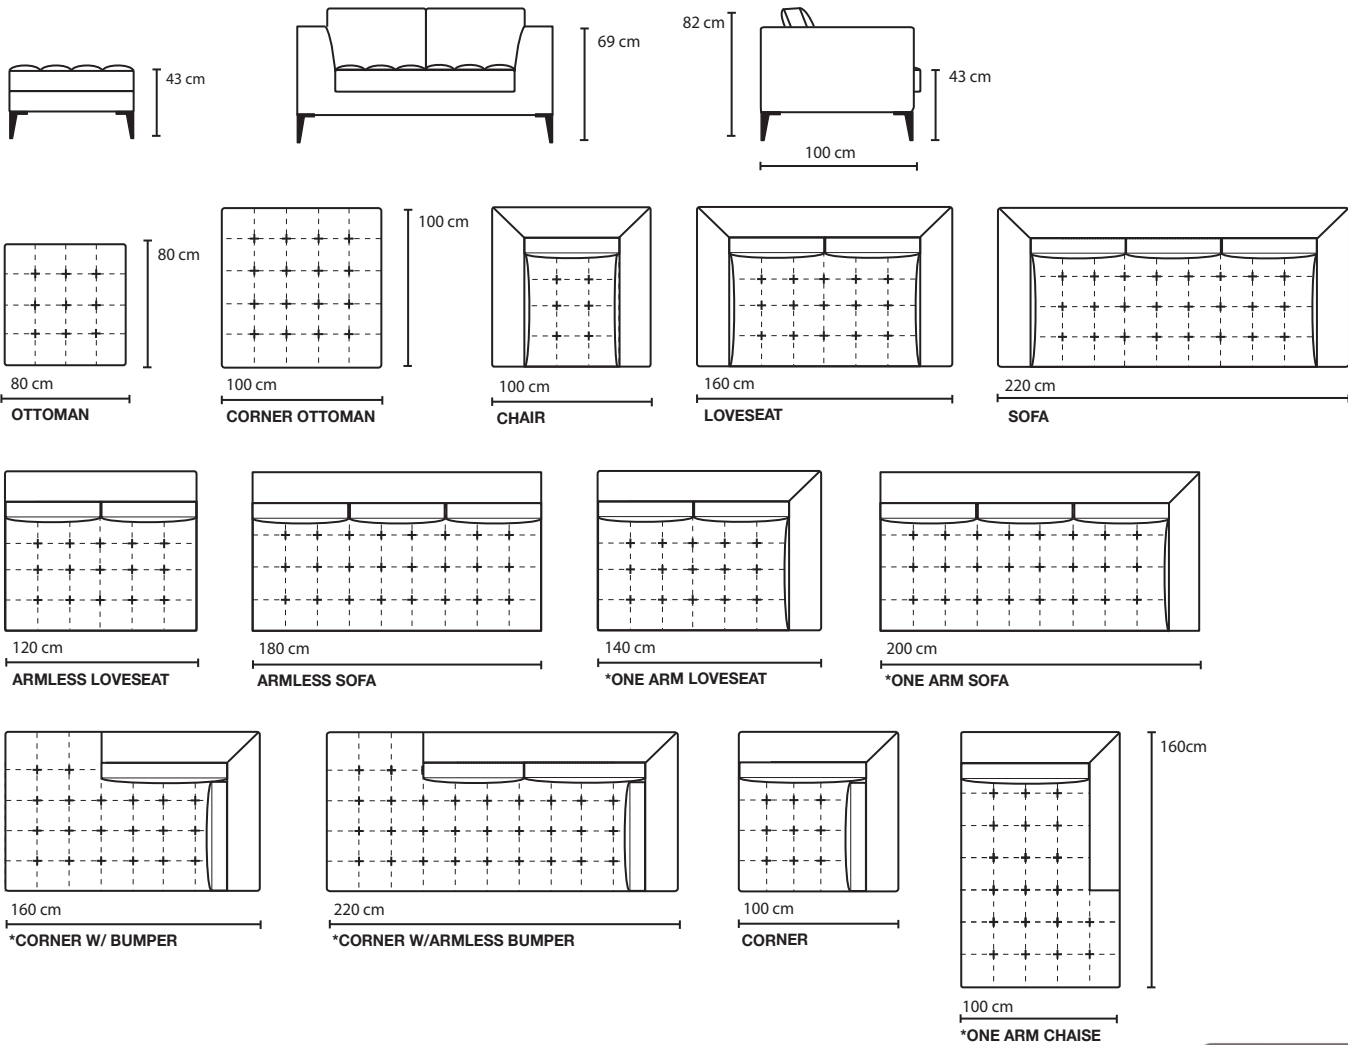

LINE DRAWINGS

For more information about our products, visit www.dellaasia.com.

© 2022 Dellarobbia Asia Co.,Ltd. ,Inc. All rights reserved. Specifications are subject to change without notice. (2022)