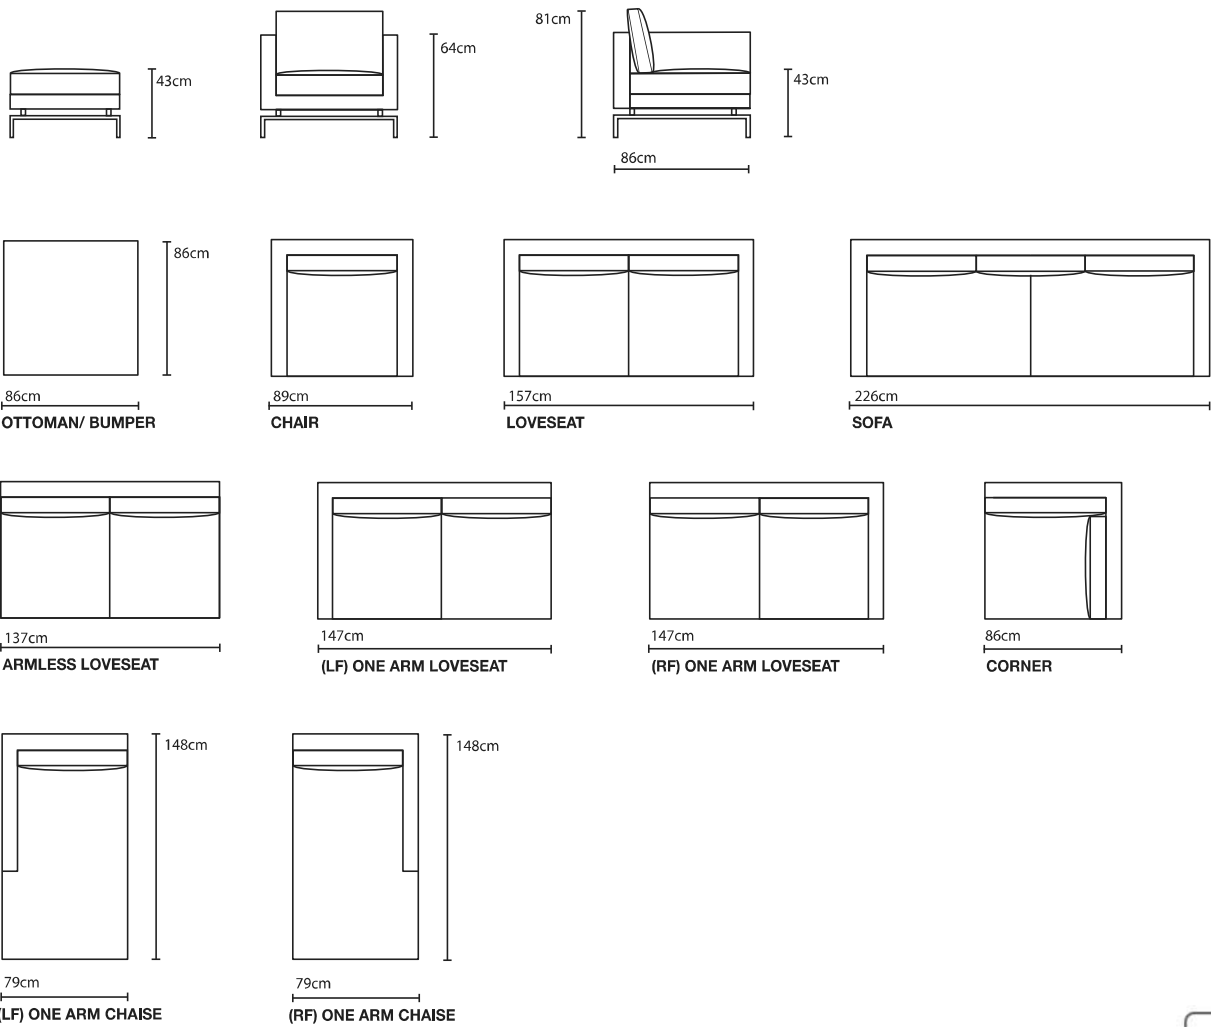

SPECIFICATIONS

FRAME : Select hardwood and industrial grade plywood covered with polyurethane foam and polyester fiber.

SUSPENSION : 3" unidirectional webbing.

CUSHION : Seat; multiple density/IFD polyurethane foam wrapped with polyester fiber. Back Pillow ; 100% polyester fiber.

UPHOLSTERY : Fabrics; all edges are serged and top stitched.

LEG : Metal with Chrome & Sable Powder Coated with plastic glide.

LINE DRAWINGS

For more information about our products, visit www.dellaasia.com.