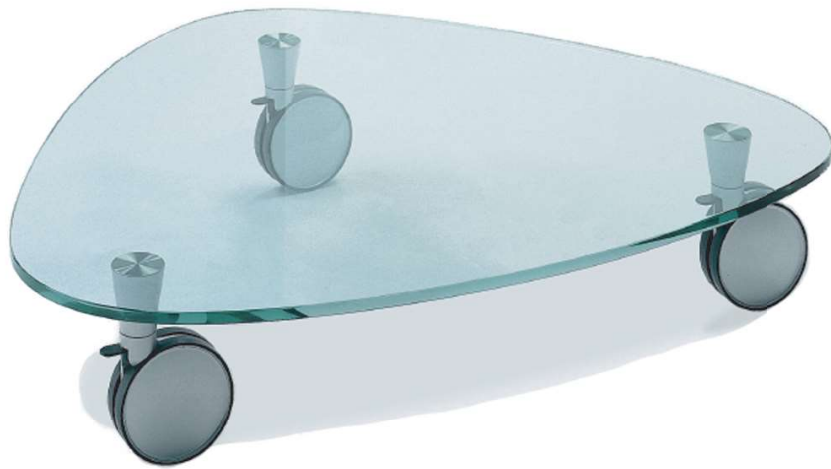

Tivoli

MODEL: DO - 275 ST

DESIGN: DS STUDIO

Tivoli

MODEL: DO-275 ST

SPECIFICATIONS

STRUCTURE : 3/4" glass with flat polish.

LEGS : Matte silver swivel caster with locking mechanism.

LINE DRAWINGS

DO-275 ST *COCKTAIL TABLE*
DIMENSION *W 112 cm D 112 cm H 29 cm*

For more information about our products, visit www.dellaasia.com.

© 2022 Dellarobbia Asia Co.,Ltd. ,Inc. All rights reserved. Specifications are subject to change without notice. (2022)