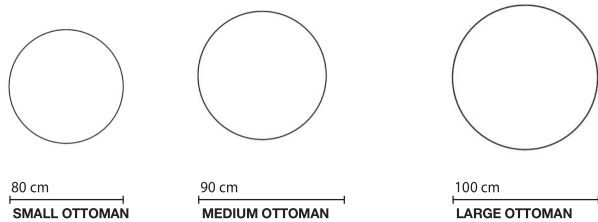

LINE DRAWINGS

For more information about our products, visit www.dellaasia.com.

© 2022 Dellarobbia Asia Co.,Ltd. ,Inc. All rights reserved. Specifications are subject to change without notice. (2022)