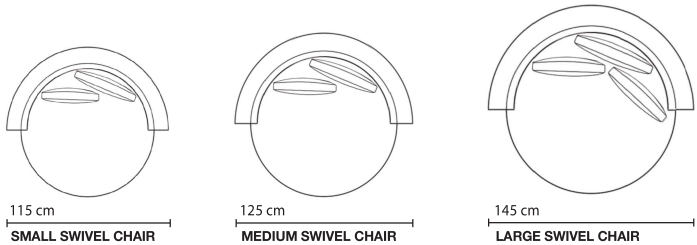

SPECIFICATIONS

FRAME : Select hardwood and industrial grade plywood covered with polyurethane foam and polyester fiber.

SUSPENSION : 3" unidirectional webbing.

CUSHION : Seat; multiple density/IFD Polyurethane foam, wrapped with polyester fiber. Back Pillow ; 50% 90/10 feather & down and 50% polyester fiber.

UPHOLSTERY : Fabrics; all edges are serged and top stitched.

LEG : Ottoman with plastic glide.

Note ; 115, 125, 145 cm. Chair can be made stationary upon request.

LINE DRAWINGS

For more information about our products, visit www.dellaasia.com.