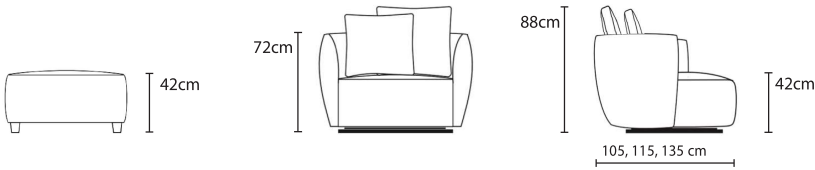

SPECIFICATIONS

FRAME : Select hardwood and industrial grade plywood covered with polyurethane foam and polyester fiber.

SUSPENSION : 3" unidirectional webbing.

CUSHION : Seat; multiple density/IFD Polyurethane foam, wrapped with polyester fiber. Back Pillow ; 50% 90/10 feather & down and 50% polyester fiber.

UPHOLSTERY : Fabrics; all edges are serged and top stitched.

LEG : Ottoman with plastic glide.

Note ; 115, 125, 145 cm. Chair can be made stationary upon request.

LINE DRAWINGS

For more information about our products, visit www.dellaasia.com.