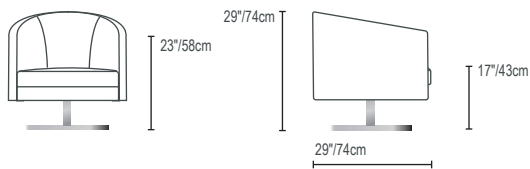

### LINE DRAWINGS

29 1/4 cm

DC-204/31  
CHAIR