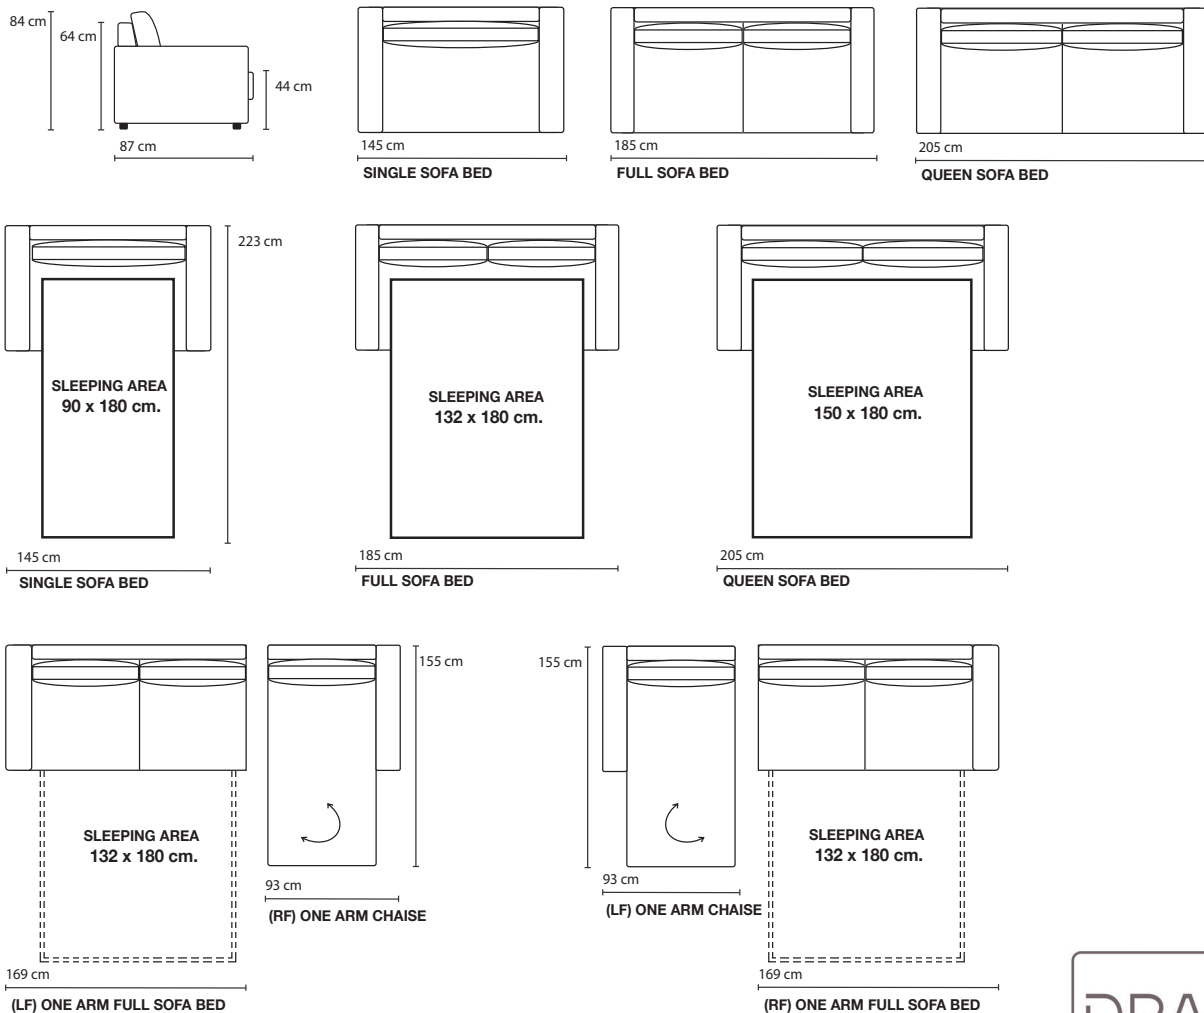

Abby

MODEL: DB - 364

DESIGN: DS STUDIO

Abby

MODEL: DB-364

CONFIGURATIONS

SINGLE SOFA BED • FULL SOFA BED • QUEEN SOFA BED • ONE ARM FULL SOFA BED • ONE ARM CHAISE

Top view shown approximately 1:50

SPECIFICATIONS

FRAME : Select hardwood and industrial (E1) grade plywood covered with polyurethane foam and polyester fiber.

SUSPENSION : Sofa bed Mechanism

CUSHIONS : Seat ; polyurethane foam wrapped with polyester fiber.
Back ; 100% Polyester fiber.

Mattress ; 100% High density foam.

LEG : Plastic glide

LINE DRAWINGS

For more information about our products, visit www.dellaasia.com.

© 2023 Dellarobbia Asia Co.,Ltd. ,Inc. All rights reserved. Specifications are subject to change without notice. (2023)