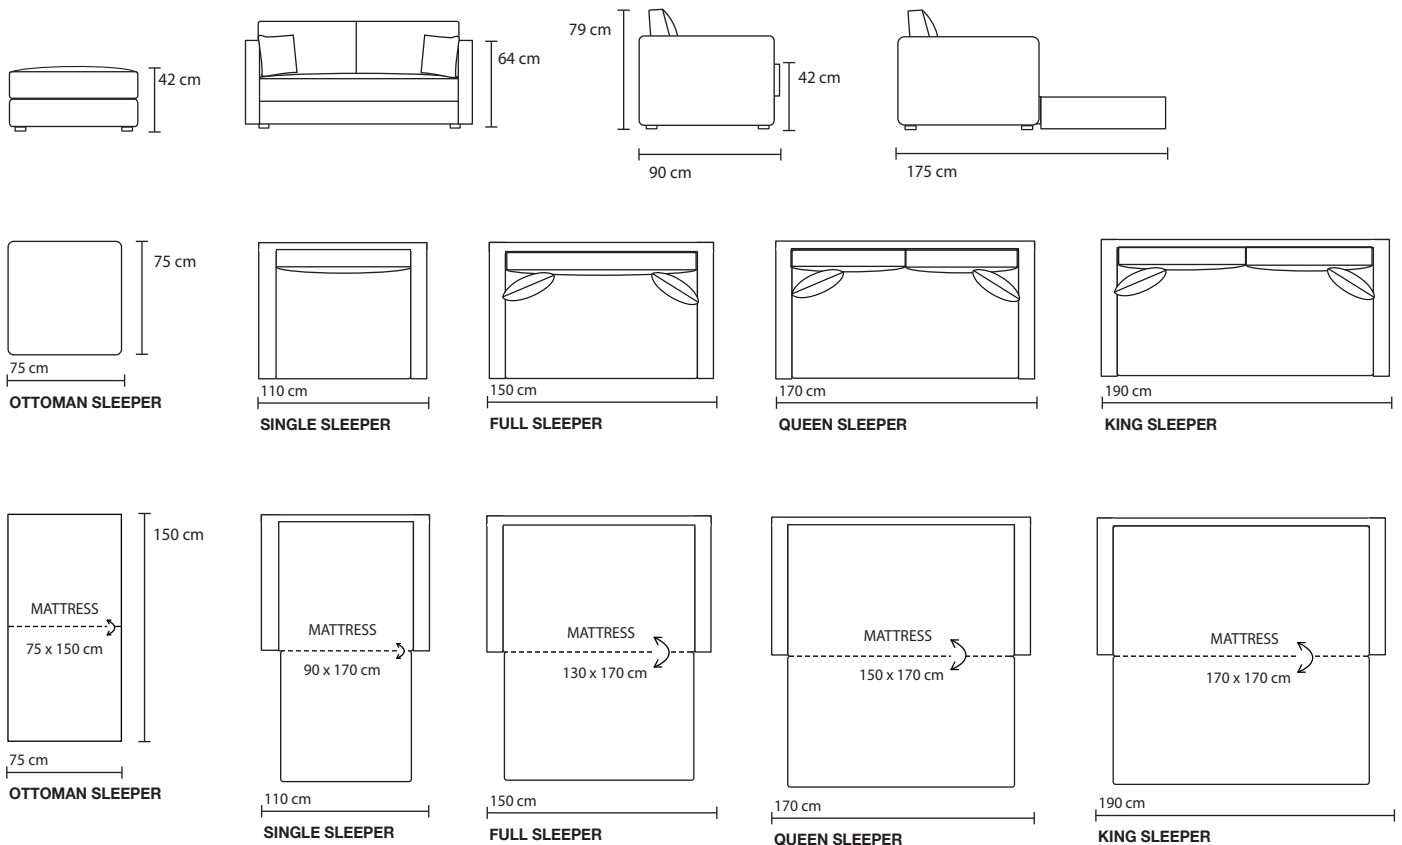

# Derby

**MODEL: DB-361**

**CONFIGURATIONS**

- OTTOMAN SLEEPER • SINGLE SLEEPER • FULL SLEEPER • QUEEN SLEEPER
- KING SLEEPER

Top view shown approximately 1:50 scale

**SPECIFICATIONS**

**FRAME :** Hardwood and OSB covered with polyurethane foam.

**SUSPENSION :** 3" unidirectional webbing.

**CUSHION :** Seat & Back ; Polyurethane foam, wrapped with polyester fiber.  
Accent pillow ; 100% polyester fiber

**LEG :** Black ABS plastic.

**LINE DRAWINGS**