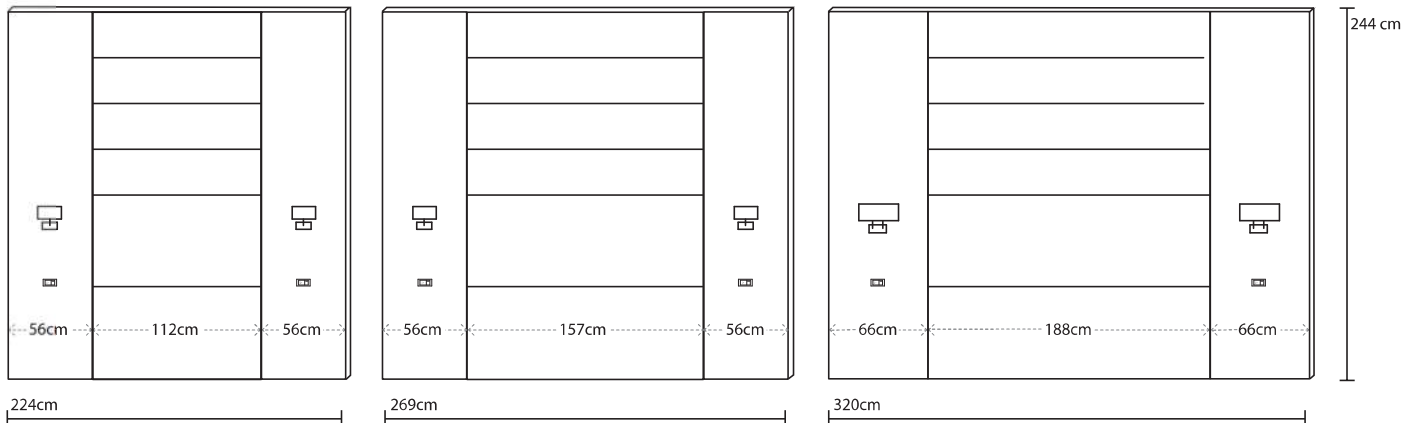

** **Queen and King platform is constructed in two pieces.**

LINE DRAWINGS

BED

WALL HEAD BOARD / LIGHT FIXTURE

NIGHT STAND

For more information about our products, visit www.dellaasia.com.

© 2019 Dellarobbia Asia Co.,Ltd. ,Inc. All rights reserved. Specifications are subject to change without notice. (2019)