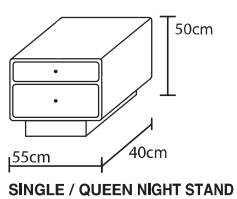

** **Queen and King platform is constructed in two pieces.**

LINE DRAWINGS

BED

WALL HEAD BOARD / LIGHT FIXTURE

NIGHT STAND

For more information about our products, visit www.dellaasia.com.

© 2019 Dellarobbia Asia Co.,Ltd. ,Inc. All rights reserved. Specifications are subject to change without notice. (2019)