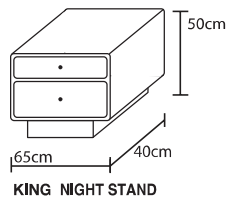

** **Queen and King platform is constructed in two pieces.**

LINE DRAWINGS

BED

WALL HEAD BOARD / LIGHT FIXTURE

NIGHT STAND

For more information about our products, visit www.dellaasia.com.

© 2019 Dellarobbia Asia Co.,Ltd. ,Inc. All rights reserved. Specifications are subject to change without notice. (2019)