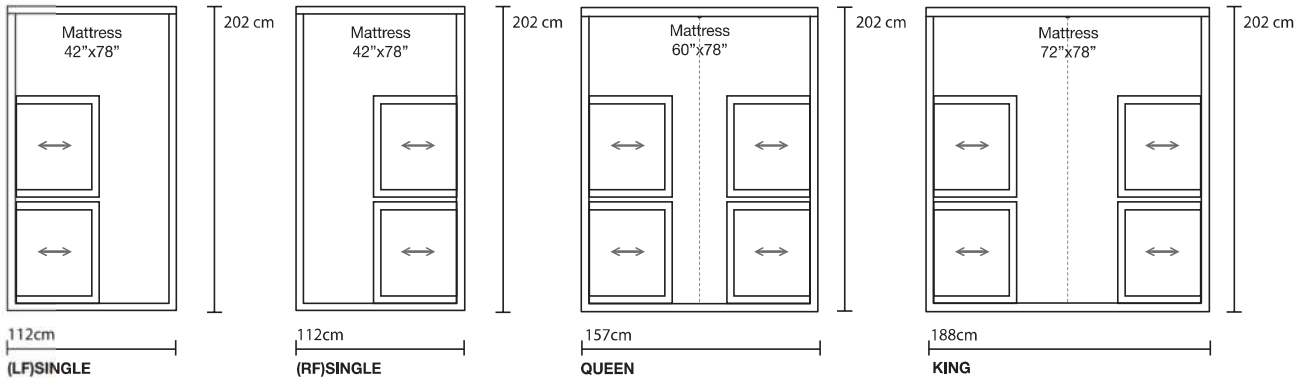

LEG : ABS Plastic with rubber glide.

NIGHT STAND : Plywood covered with Polyurethane foam. , Full extension Draw slide.

Note : ** **Mattress, accent pillows and accesories are not included.**

** **Single, platform are constructed in single piece.**

** **Queen and King platform is constructed in two pieces.**

LINE DRAWINGS

BED

WALL HEAD BOARD / LIGHT FIXTURE

NIGHT STAND

For more information about our products, visit www.dellaasia.com.

© 2019 Dellarobbia Asia Co.,Ltd. ,Inc. All rights reserved. Specifications are subject to change without notice. (2019)