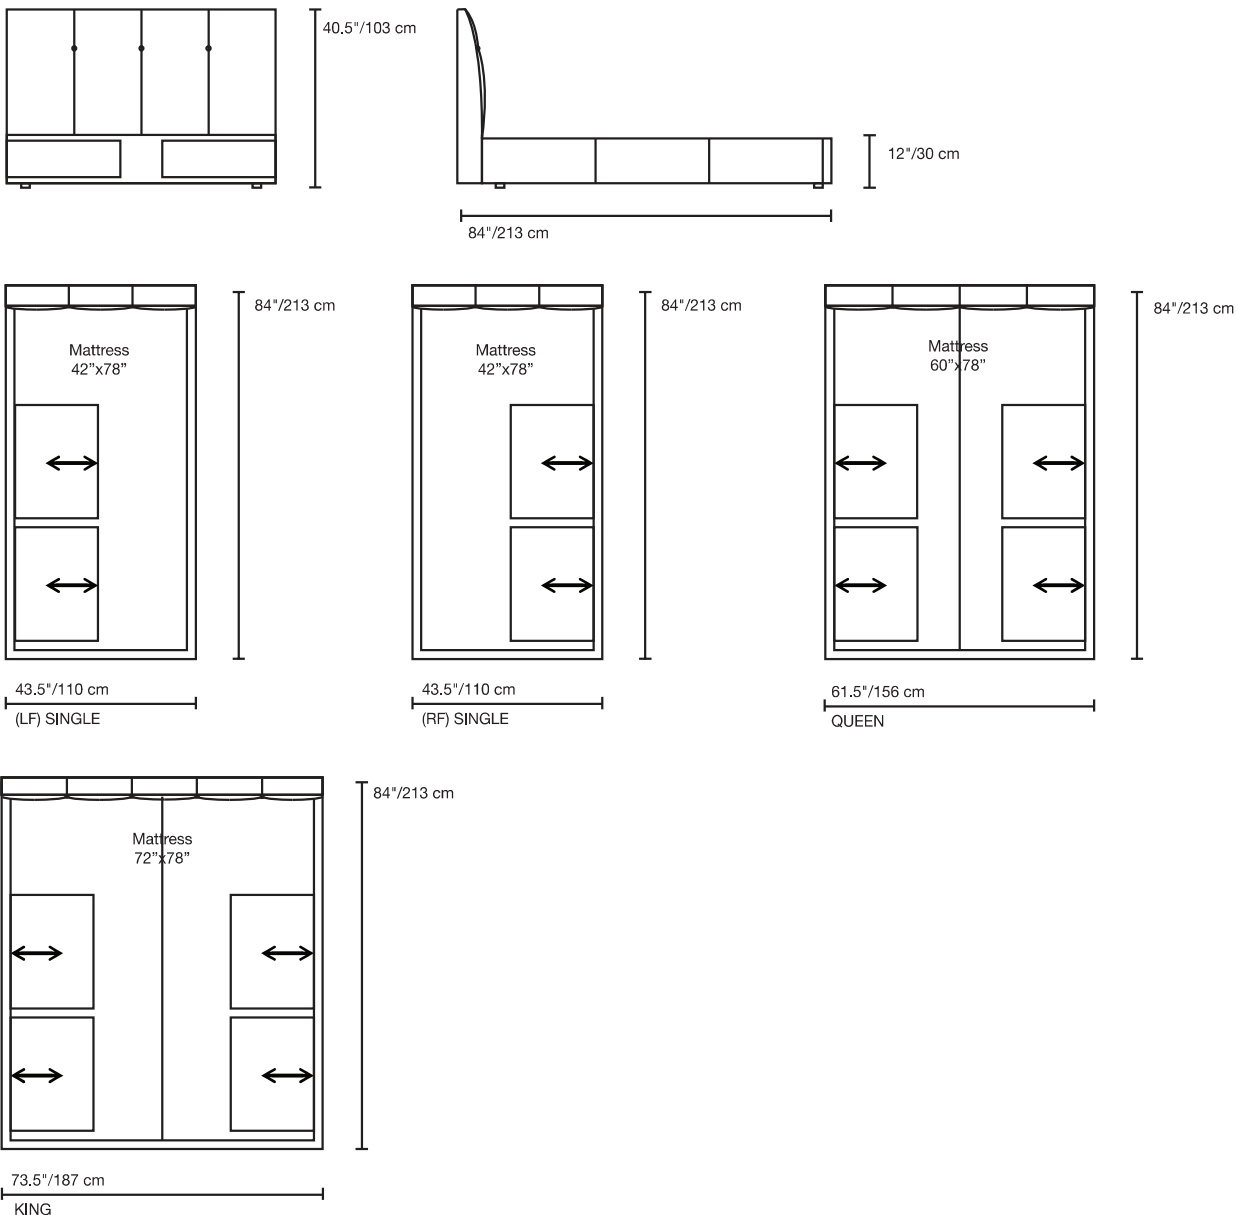

DELLA **ROBBIA** Asia

MODEL: DB-307

DESIGN: DS STUDIO

MODEL: DB-307

SINGLE • QUEEN • KING

*Top view shown at approximate 1/4" scale.

SPECIFICATIONS

FRAME: Industrial grade plywood covered with polyurethane foam.

HEADBOARD ; Select hardwood and industrial grade plywood covered with Polyurethane foam.

UPHOLSTERY: Fabrics; all edges are serged , top stitched and button tufted.

LEATHER ; top stitched.

DRAWER ; Industrial grade Plywood with full extension slide

LEGS : plastic glide..

Note : ** Mattress, accent pillows and accesories are not included.

** Single, platform are constructed in single piece.

** Queen and King platform is constructed in two pieces.

LINE DRAWINGS