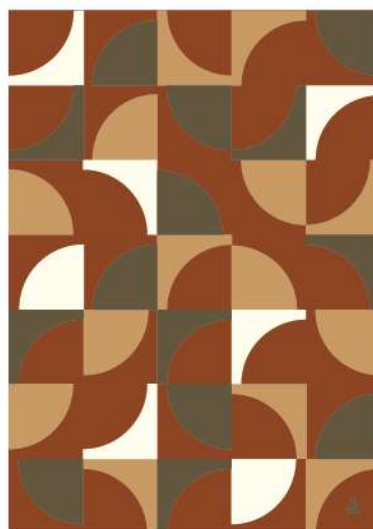

DELLA **ROBBIA** Asia

MODEL : DA-244

DESIGN : DS STUDIO

MODEL: DA-244

"Parasol" Hand tufted in 100% Acrylic with cotton backing. Single ply yarn cut and loop pile tufted to enhance design, texture and color definition. Spectrum of yarn colors available for custom colorization. Standard size: 170 x 240cm, custom sizes available.

Illustrations are only color representations, verify color against Acrylic yarn samples. Color and size may vary due to the nature of hand-made goods. Slight variation is considered common and acceptable. Specifications are subject to change without notice.

DA-244/1

1. A749 MAROONED
2. A650 WOODEN
3. A654 CAPPUCCION
4. A401 EGG SHELL

DA-244/2

1. A779 GREY STROKE
2. A649 NUTSHELL
3. A704 MOHAVE
4. A650 WOODEN

DA-244/3

1. A778 GRANITE
2. A461 PLATINUM
3. A735 MIDDAY
4. A629 IRIS