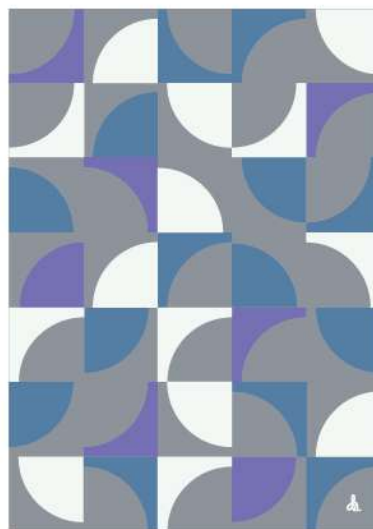

DELLA **ROBBIA** Asia

MODEL : DA-244

DESIGN : DS STUDIO

MODEL: DA-244

"Parasol" Hand tufted in 100% Acrylic with cotton backing. Single ply yarn cut and loop pile tufted to enhance design, texture and color definition. Spectrum of yarn colors available for custom colorization. Standard size: 170 x 240cm, custom sizes available.

Illustrations are only color representations, verify color against Acrylic yarn samples. Color and size may vary due to the nature of hand-made goods. Slight variation is considered common and acceptable. Specifications are subject to change without notice.

DA-244/1

1. A749 MAROONED
2. A650 WOODEN
3. A654 CAPPUCCION
4. A401 EGG SHELL

DA-244/2

1. A779 GREY STROKE
2. A649 NUTSHELL
3. A704 MOHAVE
4. A650 WOODEN

DA-244/3

1. A778 GRANITE
2. A461 PLATINUM
3. A735 MIDDAY
4. A629 IRIS