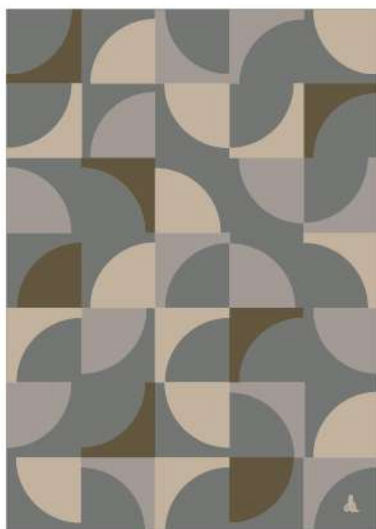

DELLA **ROBBIA** Asia

MODEL : DA-244

DESIGN : DS STUDIO

MODEL: DA-244

"Parasol" Hand tufted in 100% Acrylic with cotton backing. Single ply yarn cut and loop pile tufted to enhance design, texture and color definition. Spectrum of yarn colors available for custom colorization. Standard size: 170 x 240cm, custom sizes available.

Illustrations are only color representations, verify color against Acrylic yarn samples. Color and size may vary due to the nature of hand-made goods. Slight variation is considered common and acceptable. Specifications are subject to change without notice.

DA-244/1

1. A749 MAROONED
2. A650 WOODEN
3. A654 CAPPUCCION
4. A401 EGG SHELL

DA-244/2

1. A779 GREY STROKE
2. A649 NUTSHELL
3. A704 MOHAVE
4. A650 WOODEN

DA-244/3

1. A778 GRANITE
2. A461 PLATINUM
3. A735 MIDDAY
4. A629 IRIS